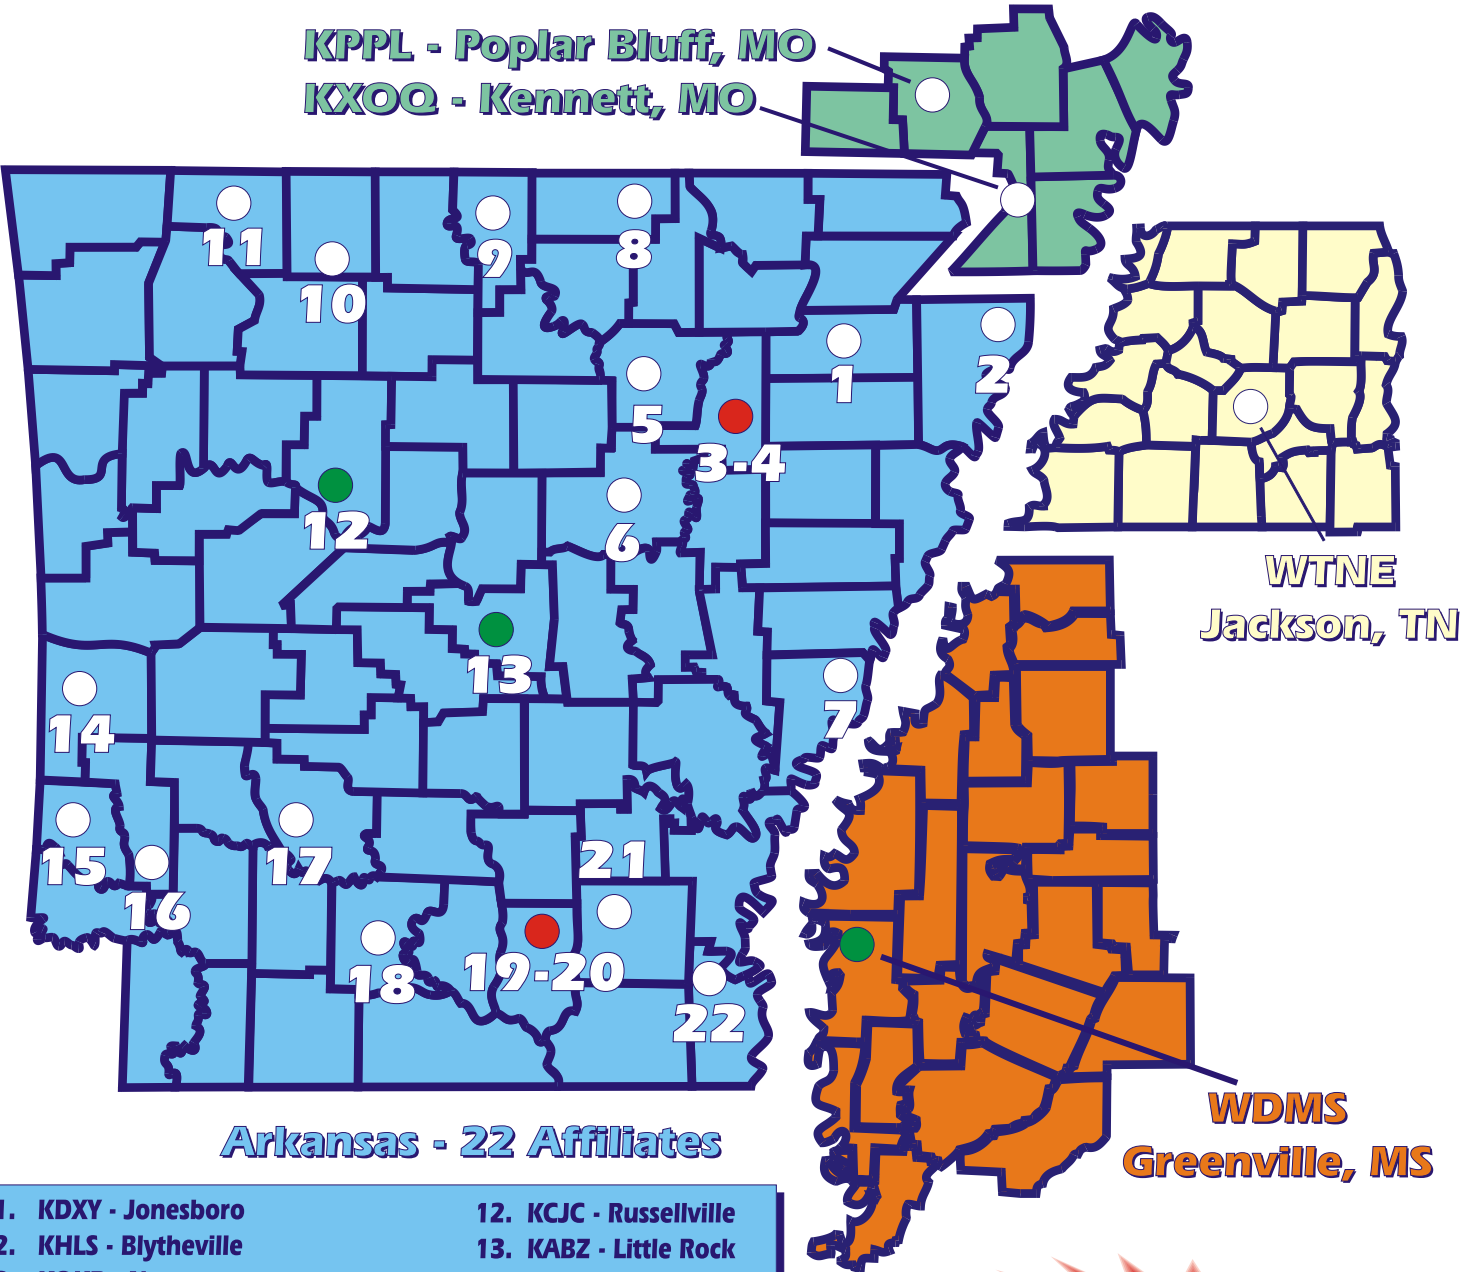

KPPL - Poplar Bluff, MO
 KXOO - Kennett, MO

Arkansas - 22 Affiliates

- | | |
|------------------------------------|-------------------------|
| 1. KDXY - Jonesboro | 12. KCJC - Russellville |
| 2. KHLS - Blytheville | 13. KABZ - Little Rock |
| 3. KOKR - Newport | 14. KENA - Mena |
| 4. KNBY - Newport | 15. KDQN - DeQueen |
| 5. KWOZ - Batesville | 16. KMTB - Nashville |
| 6. KFLI - Searcy | 17. KYXK - Arkadelphia |
| 7. KFFA - Helena | 18. KCXY - Camden |
| 8. KHOM - Salem AR/West Plains, MO | 19. KWRF - Warren |
| 9. KTLO - Mountain Home | 20. KGPO - Monticello |
| 10. KHOZ - Harrison | 21. KHBM - Monticello |
| 11. KTHS - Berryville | 22. KXSA - Dermott |

- = Multiple station market.
- = Contract pending.

Network	AQH Rtg	AQH Share	CUME Rtg
AgWatch Network	5.4	19.9	32.5
ARN	3.4	12.7	19.5
Yancey	2.6	9.5	19.4
Brownfield	2.3	8.6	8.1

*Based on 2007 Ag Media Research Survey Data