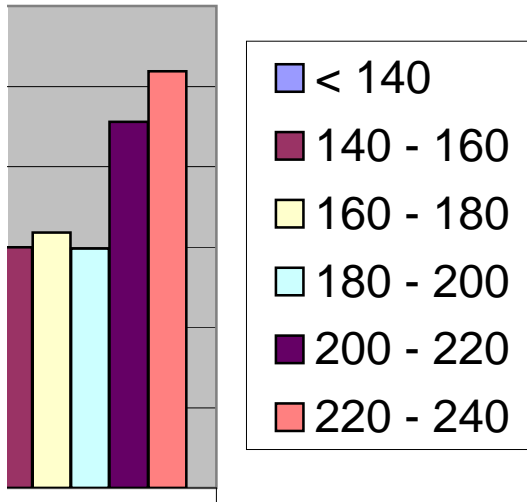

Corn on Corn Mg% BS by Total N Ra

N Rate

I - 25 %