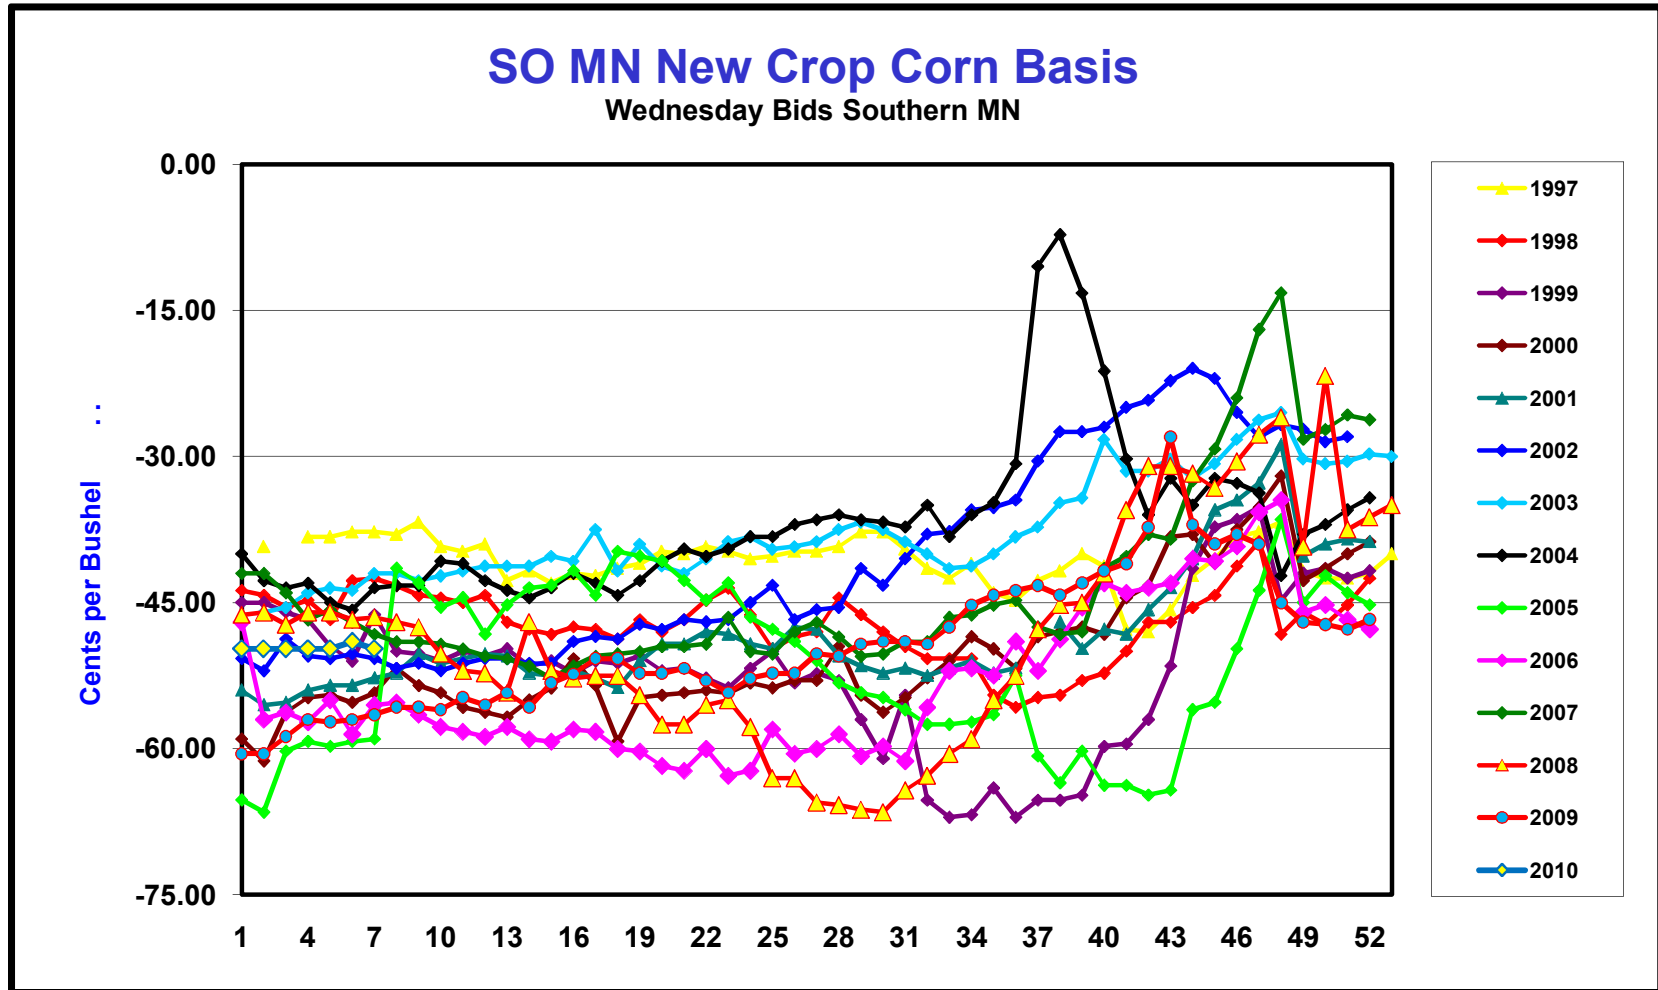

SO MN Nearby Corn Basis
 Wednesday Bids Southern MN

Nearby Cash Soybean Prices

Wednesday Closes Southern MN

New Crop Cash Soybean Prices Wednesday Closes Southern MN