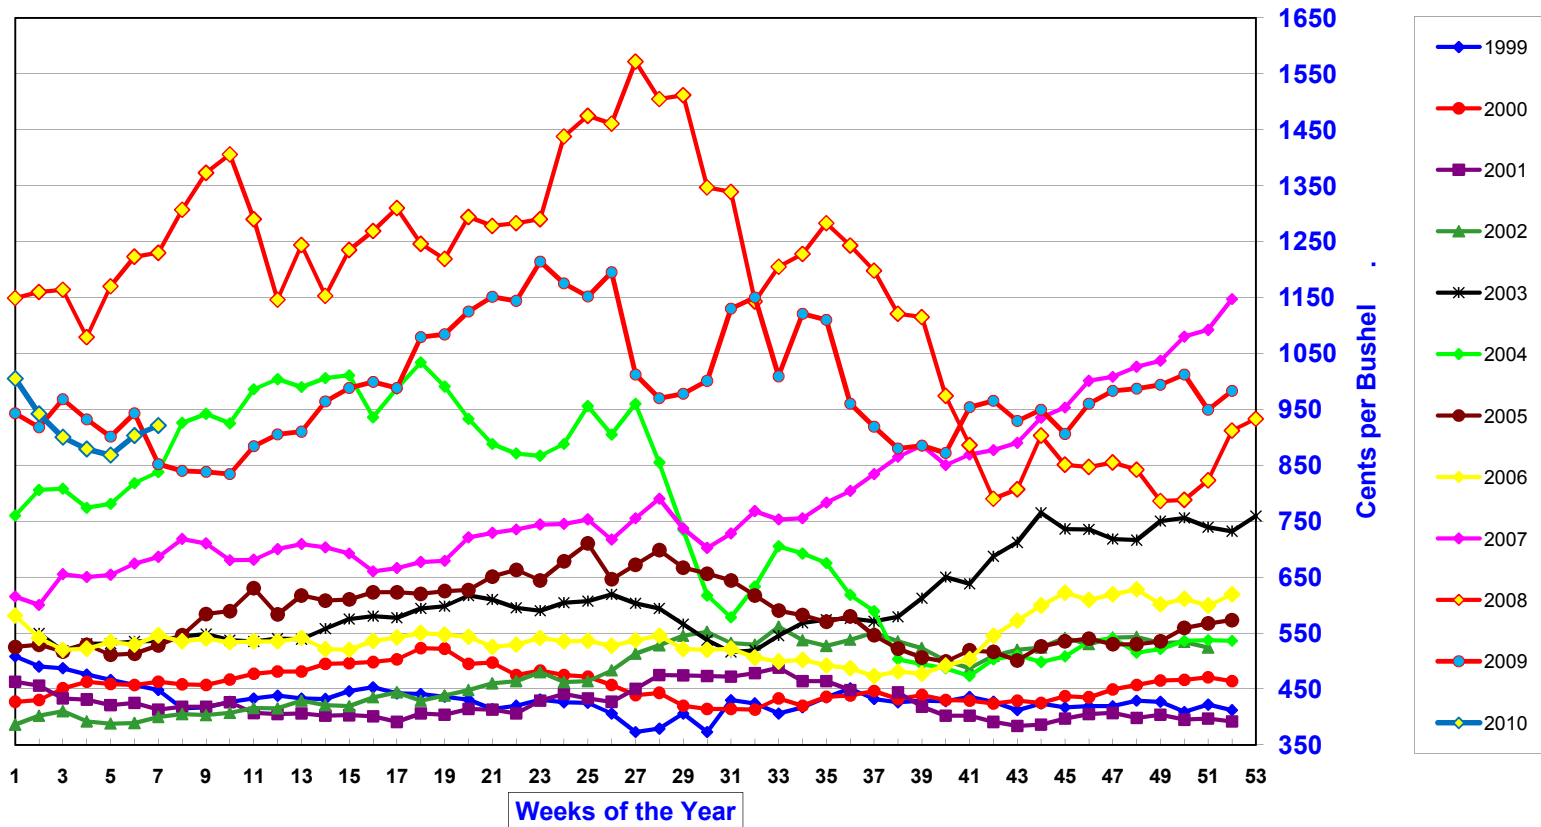

SO MN Nearby Corn Basis
 Wednesday Bids Southern MN

Nearby Cash Soybean Prices

Wednesday Closes Southern MN

New Crop Cash Soybean Prices Wednesday Closes Southern MN