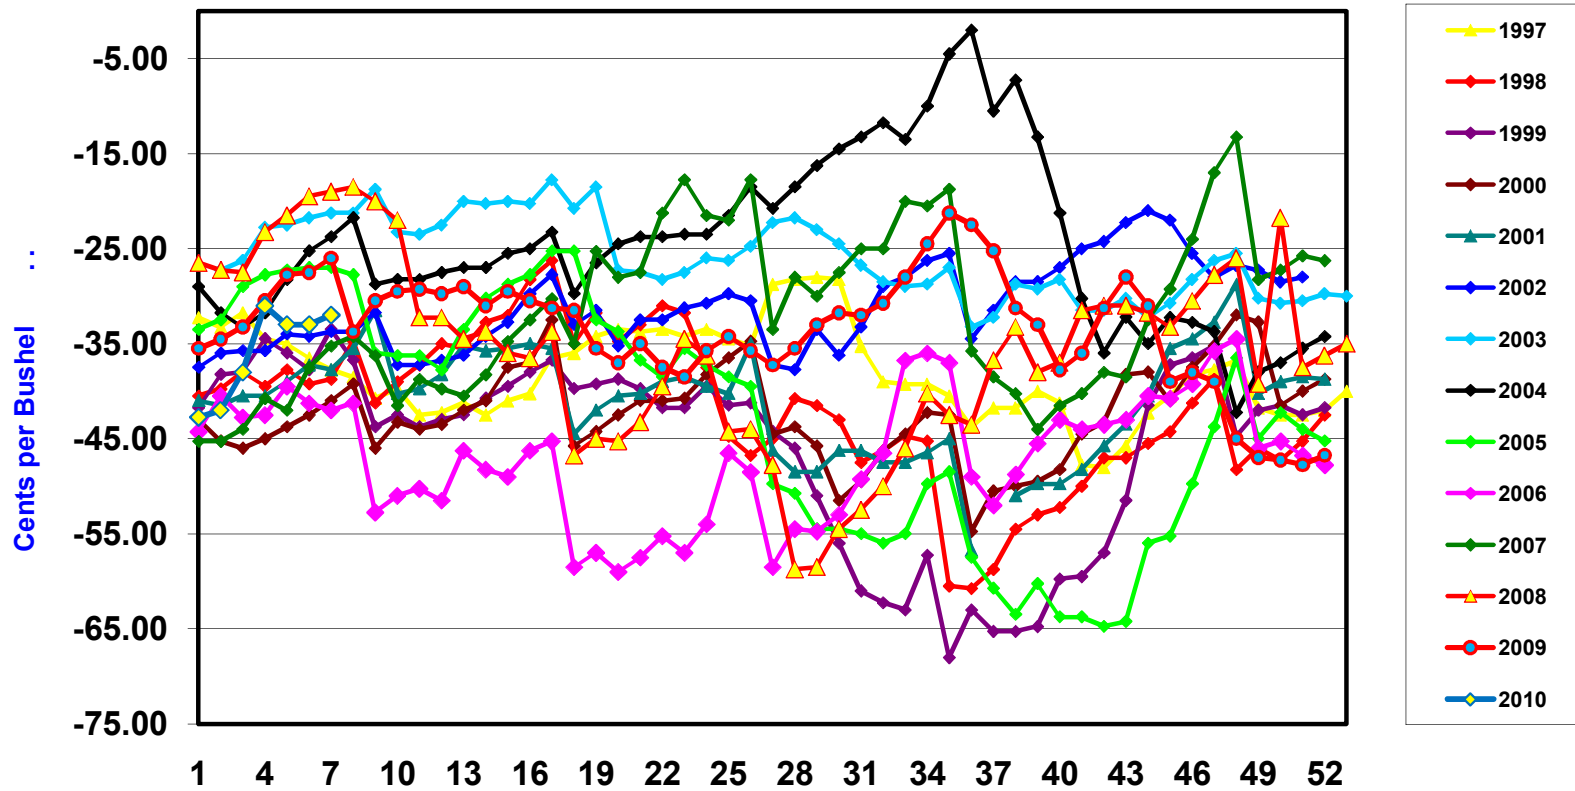

SO MN Nearby Corn Basis
 Wednesday Bids Southern MN

Nearby Cash Soybean Prices

Wednesday Closes Southern MN

New Crop Cash Soybean Prices Wednesday Closes Southern MN