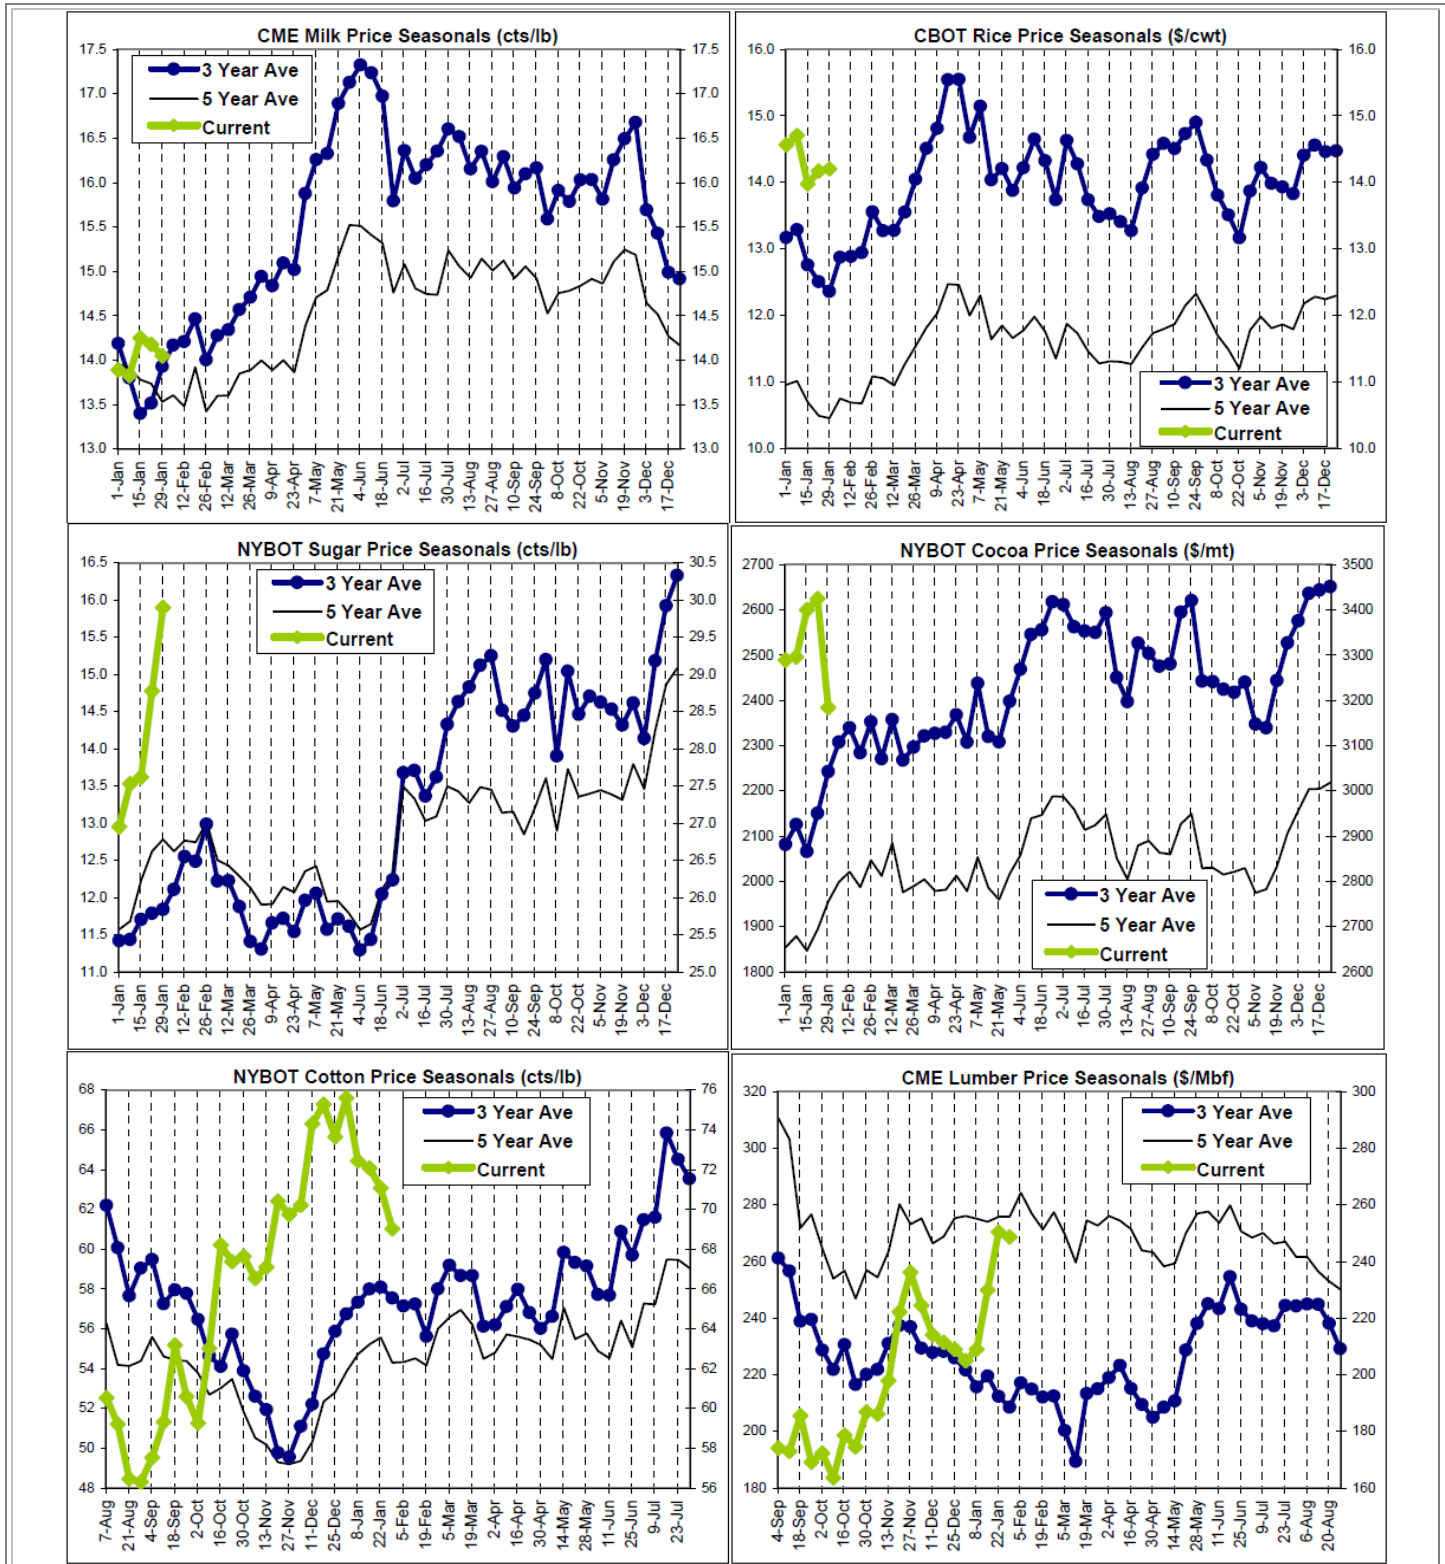

The information contained herein was obtained from sources believed to be reliable, but cannot be guaranteed. FC Stone may have contributed to this report. All examples given are strictly hypothetical and neither the information, nor any opinion expressed, constitutes a solicitation to market commodities or buy or sell futures or options on futures. Past financial performance and results are not indicative of, nor do they guarantee, future performance. Commodity marketing and trading has inherent risks. Trading and/or marketing decisions, as well as any gains or losses thereof, are the sole responsibility of the commodity owner, producer, and or account holder. Minnesota West Ag. Services, LLC, its principals and employees assume no liability for any use of any information contained herein. Reproduction without authorization is forbidden.