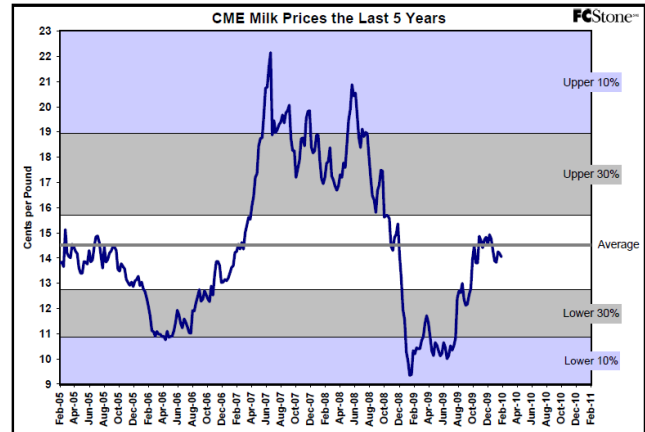

5 year % Price Charts

The information contained herein was obtained from sources believed to be reliable, but cannot be guaranteed. FC Stone may have contributed to this report. All examples given are strictly hypothetical and neither the information, nor any opinion expressed, constitutes a solicitation to market commodities or buy or sell futures or options on futures. Past financial performance and results are not indicative of, nor do they guarantee, future performance. Commodity marketing and trading has inherent risks. Trading and/or marketing decisions, as well as any gains or losses thereof, are the sole responsibility of the commodity owner, producer, and or account holder. Minnesota West Ag. Services, LLC, its principals and employees assume no liability for any use of any information contained herein. Reproduction without authorization is forbidden.