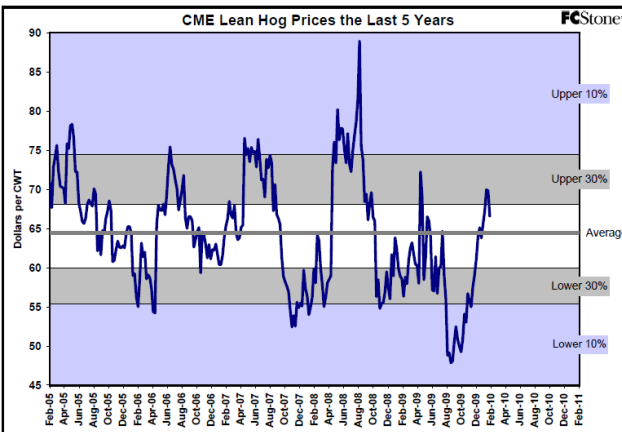

5 year % Price Charts

The information contained herein was obtained from sources believed to be reliable, but cannot be guaranteed. FC Stone may have contributed to this report. All examples given are strictly hypothetical and neither the information, nor any opinion expressed, constitutes a solicitation to market commodities or buy or sell futures or options on futures. Past financial performance and results are not indicative of, nor do they guarantee, future performance. Commodity marketing and trading has inherent risks. Trading and/or marketing decisions, as well as any gains or losses thereof, are the sole responsibility of the commodity owner, producer, and or account holder. Minnesota West Ag. Services, LLC, its principals and employees assume no liability for any use of any information contained herein. Reproduction without authorization is forbidden.