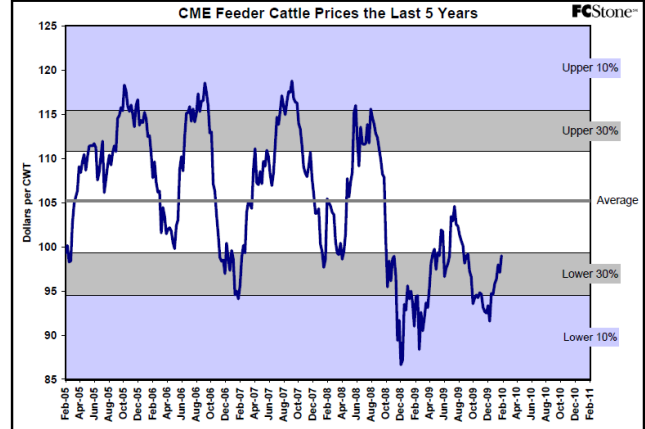

5 year % Price Charts

The information contained herein was obtained from sources believed to be reliable, but cannot be guaranteed. FC Stone may have contributed to this report. All examples given are strictly hypothetical and neither the information, nor any opinion expressed, constitutes a solicitation to market commodities or buy or sell futures or options on futures. Past financial performance and results are not indicative of, nor do they guarantee, future performance. Commodity marketing and trading has inherent risks. Trading and/or marketing decisions, as well as any gains or losses thereof, are the sole responsibility of the commodity owner, producer, and or account holder. Minnesota West Ag. Services, LLC, its principals and employees assume no liability for any use of any information contained herein. Reproduction without authorization is forbidden.