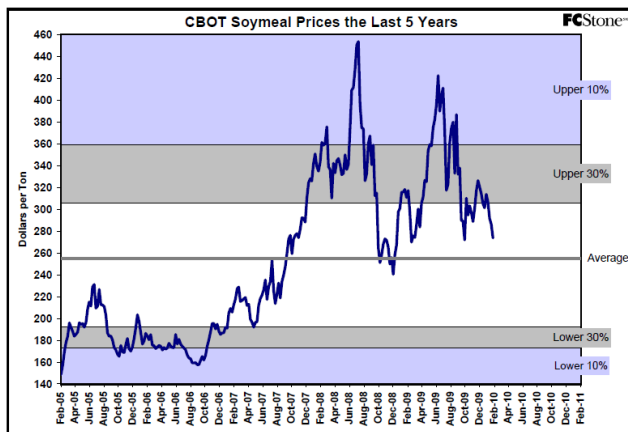

5 year % Price Charts

The information contained herein was obtained from sources believed to be reliable, but cannot be guaranteed. FC Stone may have contributed to this report. All examples given are strictly hypothetical and neither the information, nor any opinion expressed, constitutes a solicitation to market commodities or buy or sell futures or options on futures. Past financial performance and results are not indicative of, nor do they guarantee, future performance. Commodity marketing and trading has inherent risks. Trading and/or marketing decisions, as well as any gains or losses thereof, are the sole responsibility of the commodity owner, producer, and or account holder. Minnesota West Ag. Services, LLC, its principals and employees assume no liability for any use of any information contained herein. Reproduction without authorization is forbidden.