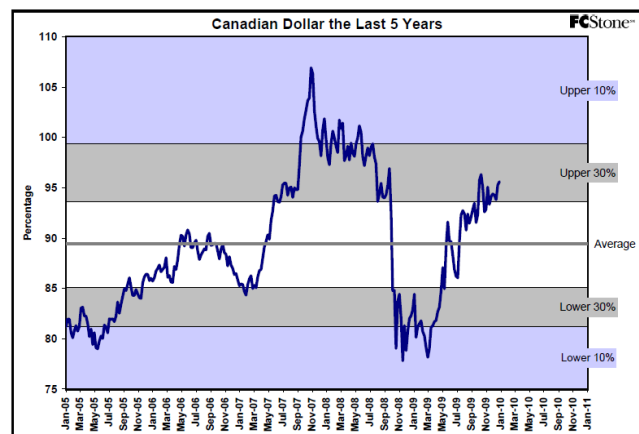

5 year % Price Charts

The information contained herein was obtained from sources believed to be reliable, but cannot be guaranteed. FC Stone may have contributed to this report. All examples given are strictly hypothetical and neither the information, nor any opinion expressed, constitutes a solicitation to market commodities or buy or sell futures or options on futures. Past financial performance and results are not indicative of, nor do they guarantee, future performance. Commodity marketing and trading has inherent risks. Trading and/or marketing decisions, as well as any gains or losses thereof, are the sole responsibility of the commodity owner, producer, and or account holder. Minnesota West Ag. Services, LLC, its principals and employees assume no liability for any use of any information contained herein. Reproduction without authorization is forbidden.