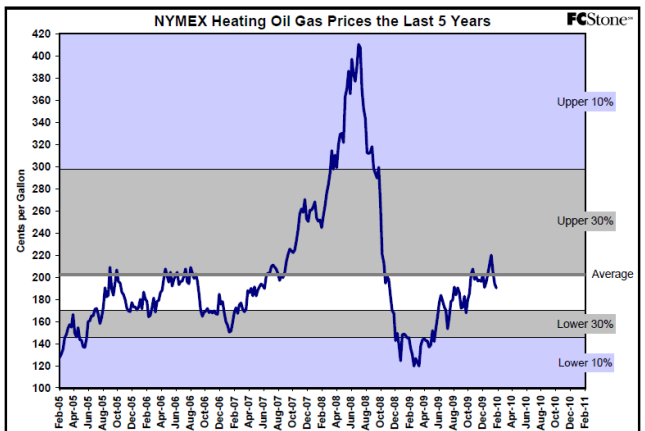

5 year % Price Charts

The information contained herein was obtained from sources believed to be reliable, but cannot be guaranteed. FC Stone may have contributed to this report. All examples given are strictly hypothetical and neither the information, nor any opinion expressed, constitutes a solicitation to market commodities or buy or sell futures or options on futures. Past financial performance and results are not indicative of, nor do they guarantee, future performance. Commodity marketing and trading has inherent risks. Trading and/or marketing decisions, as well as any gains or losses thereof, are the sole responsibility of the commodity owner, producer, and or account holder. Minnesota West Ag. Services, LLC, its principals and employees assume no liability for any use of any information contained herein. Reproduction without authorization is forbidden.