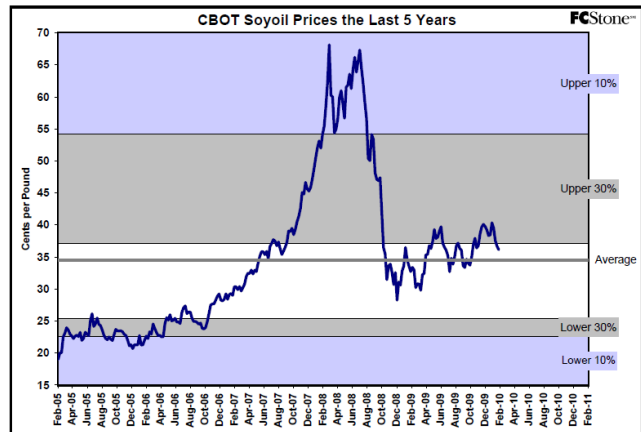

5 year % Price Charts

The information contained herein was obtained from sources believed to be reliable, but cannot be guaranteed. FC Stone may have contributed to this report. All examples given are strictly hypothetical and neither the information, nor any opinion expressed, constitutes a solicitation to market commodities or buy or sell futures or options on futures. Past financial performance and results are not indicative of, nor do they guarantee, future performance. Commodity marketing and trading has inherent risks. Trading and/or marketing decisions, as well as any gains or losses thereof, are the sole responsibility of the commodity owner, producer, and or account holder. Minnesota West Ag. Services, LLC, its principals and employees assume no liability for any use of any information contained herein. Reproduction without authorization is forbidden.