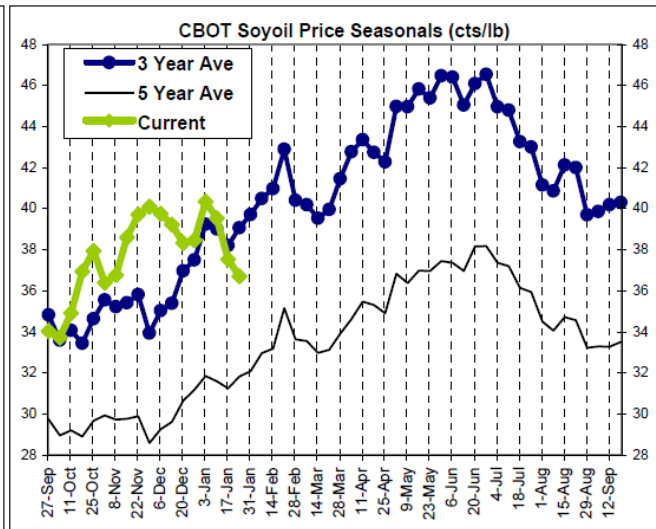

Right Scale is for Current

The information contained herein was obtained from sources believed to be reliable, but cannot be guaranteed. FC Stone may have contributed to this report. All examples given are strictly hypothetical and neither the information, nor any opinion expressed, constitutes a solicitation to market commodities or buy or sell futures or options on futures. Past financial performance and results are not indicative of, nor do they guarantee, future performance. Commodity marketing and trading has inherent risks. Trading and/or marketing decisions, as well as any gains or losses thereof, are the sole responsibility of the commodity owner, producer, and or account holder. Minnesota West Ag. Services, LLC, its principals and employees assume no liability for any use of any information contained herein. Reproduction without authorization is forbidden.