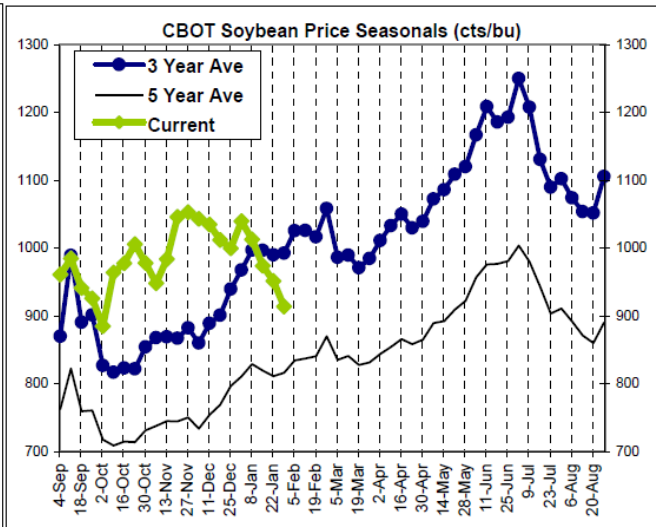

Right Scale is for Current

The information contained herein was obtained from sources believed to be reliable, but cannot be guaranteed. FC Stone may have contributed to this report. All examples given are strictly hypothetical and neither the information, nor any opinion expressed, constitutes a solicitation to market commodities or buy or sell futures or options on futures. Past financial performance and results are not indicative of, nor do they guarantee, future performance. Commodity marketing and trading has inherent risks. Trading and/or marketing decisions, as well as any gains or losses thereof, are the sole responsibility of the commodity owner, producer, and or account holder. Minnesota West Ag. Services, LLC, its principals and employees assume no liability for any use of any information contained herein. Reproduction without authorization is forbidden.