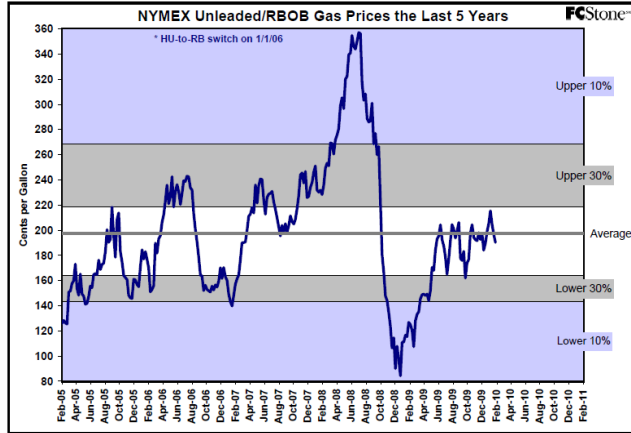

5 year % Price Charts

The information contained herein was obtained from sources believed to be reliable, but cannot be guaranteed. FC Stone may have contributed to this report. All examples given are strictly hypothetical and neither the information, nor any opinion expressed, constitutes a solicitation to market commodities or buy or sell futures or options on futures. Past financial performance and results are not indicative of, nor do they guarantee, future performance. Commodity marketing and trading has inherent risks. Trading and/or marketing decisions, as well as any gains or losses thereof, are the sole responsibility of the commodity owner, producer, and or account holder. Minnesota West Ag. Services, LLC, its principals and employees assume no liability for any use of any information contained herein. Reproduction without authorization is forbidden.