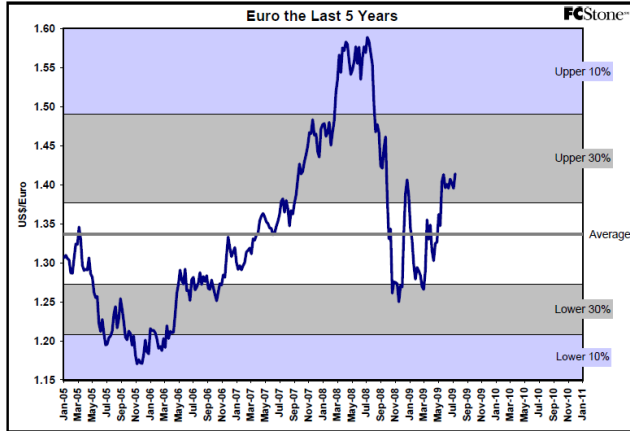

5 year % Price Charts

The information contained herein was obtained from sources believed to be reliable, but cannot be guaranteed. FC Stone may have contributed to this report. All examples given are strictly hypothetical and neither the information, nor any opinion expressed, constitutes a solicitation to market commodities or buy or sell futures or options on futures. Past financial performance and results are not indicative of, nor do they guarantee, future performance. Commodity marketing and trading has inherent risks. Trading and/or marketing decisions, as well as any gains or losses thereof, are the sole responsibility of the commodity owner, producer, and or account holder. Minnesota West Ag. Services, LLC, its principals and employees assume no liability for any use of any information contained herein. Reproduction without authorization is forbidden.