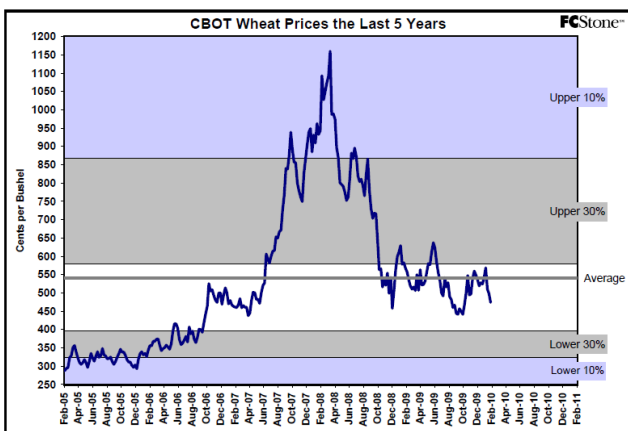

5 year % Price Charts

The information contained herein was obtained from sources believed to be reliable, but cannot be guaranteed. FC Stone may have contributed to this report. All examples given are strictly hypothetical and neither the information, nor any opinion expressed, constitutes a solicitation to market commodities or buy or sell futures or options on futures. Past financial performance and results are not indicative of, nor do they guarantee, future performance. Commodity marketing and trading has inherent risks. Trading and/or marketing decisions, as well as any gains or losses thereof, are the sole responsibility of the commodity owner, producer, and or account holder. Minnesota West Ag. Services, LLC, its principals and employees assume no liability for any use of any information contained herein. Reproduction without authorization is forbidden.