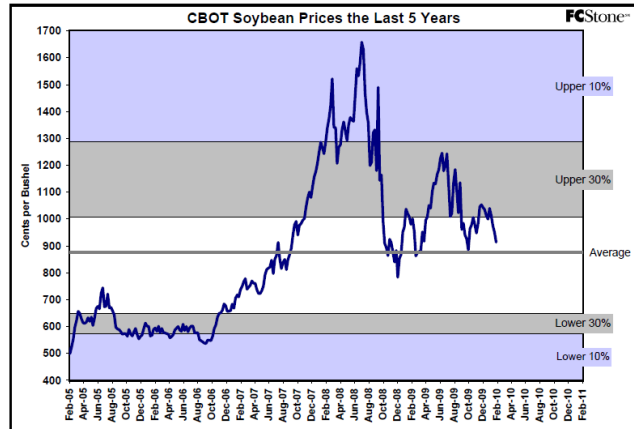

5 year % Price Charts

The information contained herein was obtained from sources believed to be reliable, but cannot be guaranteed. FC Stone may have contributed to this report. All examples given are strictly hypothetical and neither the information, nor any opinion expressed, constitutes a solicitation to market commodities or buy or sell futures or options on futures. Past financial performance and results are not indicative of, nor do they guarantee, future performance. Commodity marketing and trading has inherent risks. Trading and/or marketing decisions, as well as any gains or losses thereof, are the sole responsibility of the commodity owner, producer, and or account holder. Minnesota West Ag. Services, LLC, its principals and employees assume no liability for any use of any information contained herein. Reproduction without authorization is forbidden.