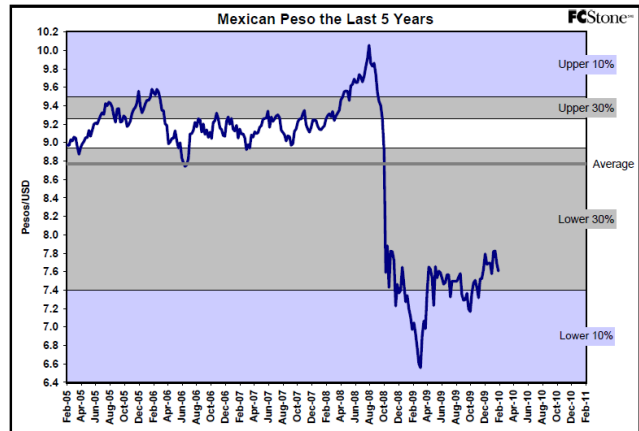

5 year % Price Charts

The information contained herein was obtained from sources believed to be reliable, but cannot be guaranteed. FC Stone may have contributed to this report. All examples given are strictly hypothetical and neither the information, nor any opinion expressed, constitutes a solicitation to market commodities or buy or sell futures or options on futures. Past financial performance and results are not indicative of, nor do they guarantee, future performance. Commodity marketing and trading has inherent risks. Trading and/or marketing decisions, as well as any gains or losses thereof, are the sole responsibility of the commodity owner, producer, and or account holder. Minnesota West Ag. Services, LLC, its principals and employees assume no liability for any use of any information contained herein. Reproduction without authorization is forbidden.