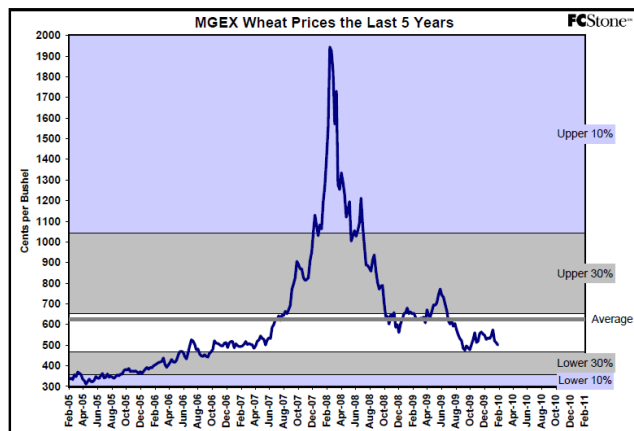

5 year % Price Charts

The information contained herein was obtained from sources believed to be reliable, but cannot be guaranteed. FC Stone may have contributed to this report. All examples given are strictly hypothetical and neither the information, nor any opinion expressed, constitutes a solicitation to market commodities or buy or sell futures or options on futures. Past financial performance and results are not indicative of, nor do they guarantee, future performance. Commodity marketing and trading has inherent risks. Trading and/or marketing decisions, as well as any gains or losses thereof, are the sole responsibility of the commodity owner, producer, and or account holder. Minnesota West Ag. Services, LLC, its principals and employees assume no liability for any use of any information contained herein. Reproduction without authorization is forbidden.