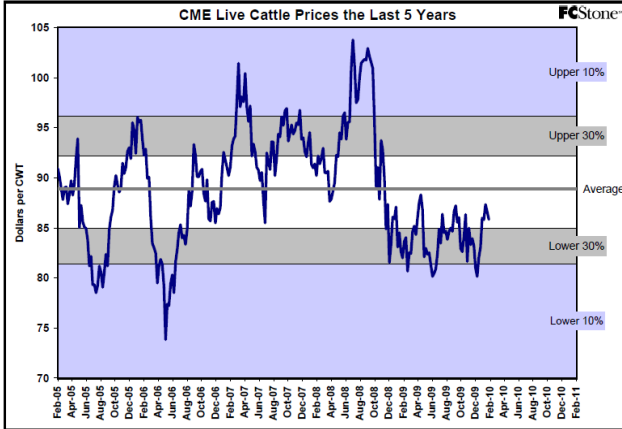

5 year % Price Charts

The information contained herein was obtained from sources believed to be reliable, but cannot be guaranteed. FC Stone may have contributed to this report. All examples given are strictly hypothetical and neither the information, nor any opinion expressed, constitutes a solicitation to market commodities or buy or sell futures or options on futures. Past financial performance and results are not indicative of, nor do they guarantee, future performance. Commodity marketing and trading has inherent risks. Trading and/or marketing decisions, as well as any gains or losses thereof, are the sole responsibility of the commodity owner, producer, and or account holder. Minnesota West Ag. Services, LLC, its principals and employees assume no liability for any use of any information contained herein. Reproduction without authorization is forbidden.