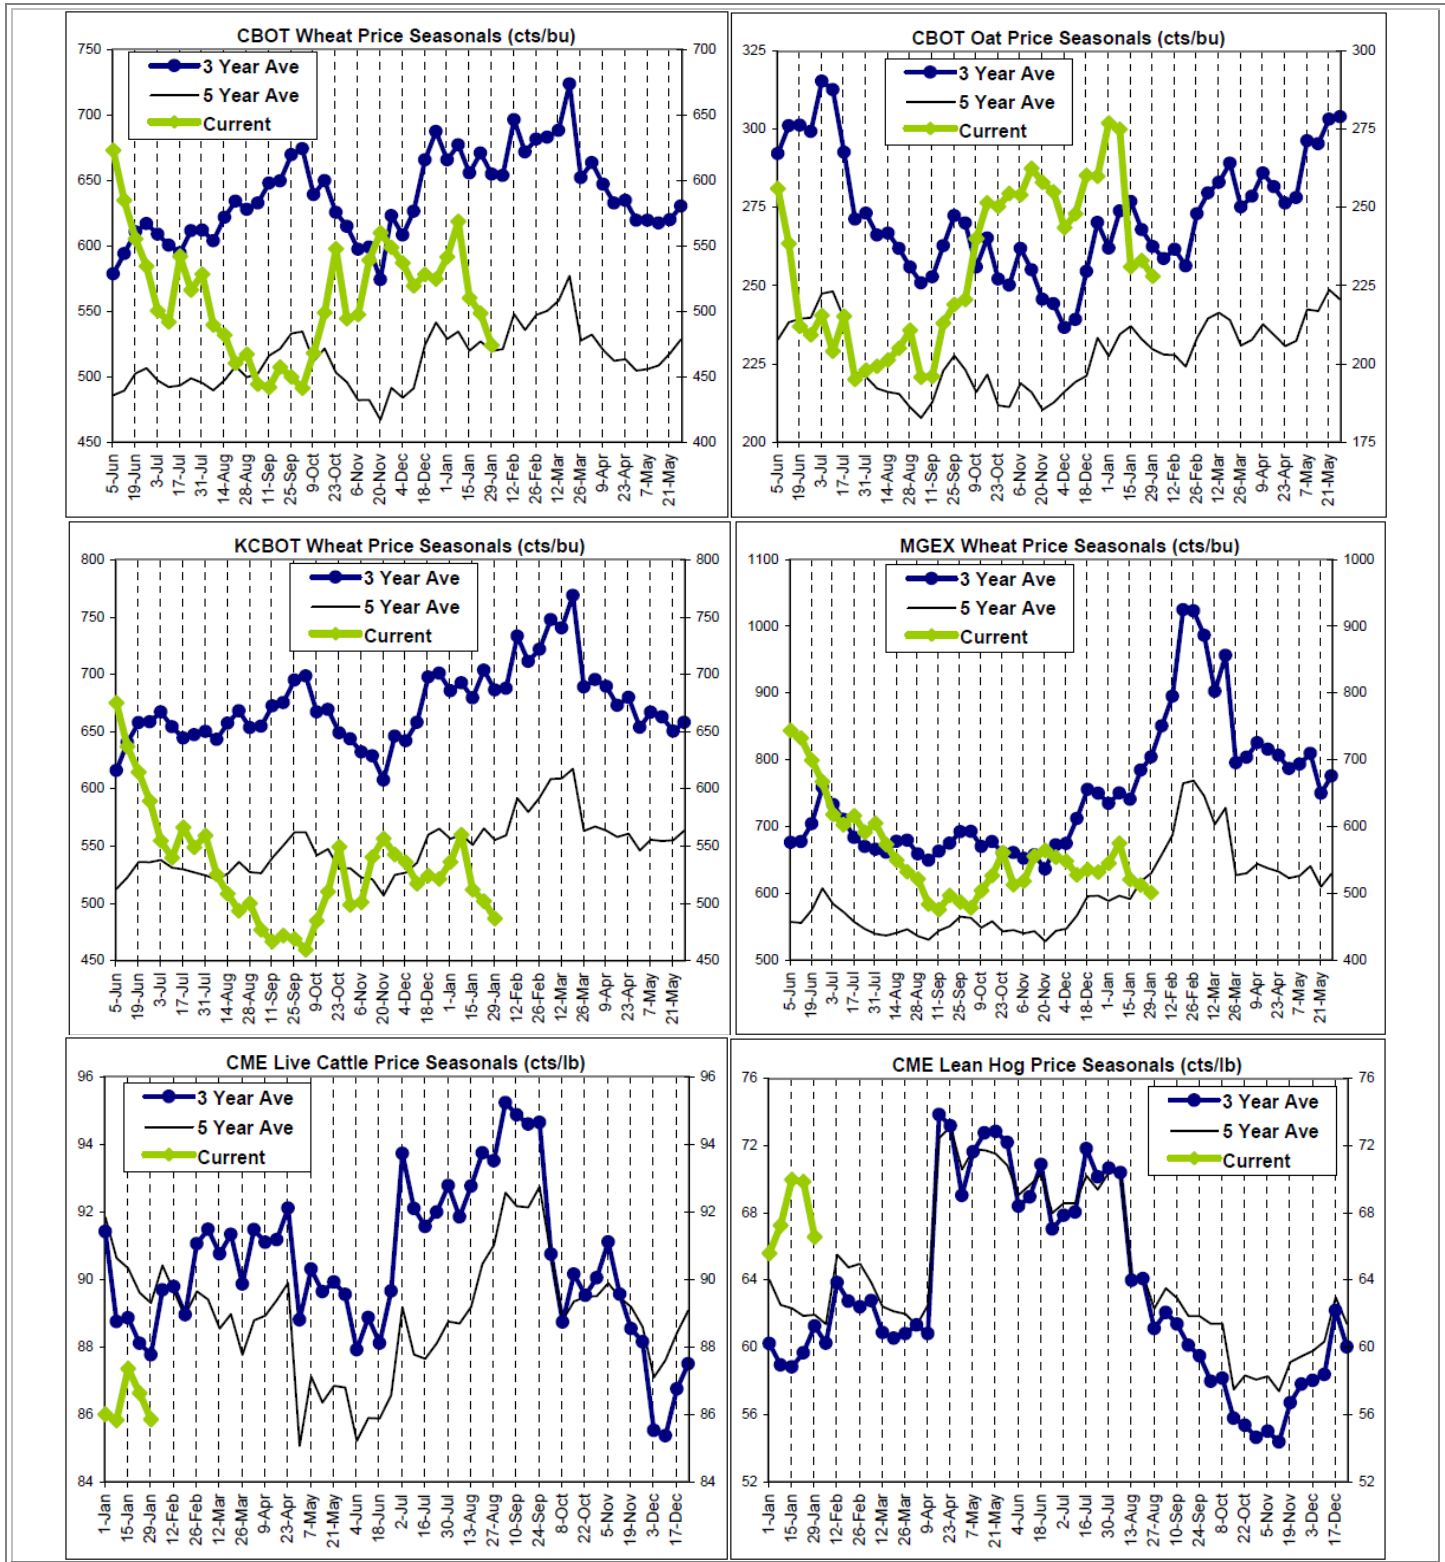

Right Scale is for Current

The information contained herein was obtained from sources believed to be reliable, but cannot be guaranteed. FC Stone may have contributed to this report. All examples given are strictly hypothetical and neither the information, nor any opinion expressed, constitutes a solicitation to market commodities or buy or sell futures or options on futures. Past financial performance and results are not indicative of, nor do they guarantee, future performance. Commodity marketing and trading has inherent risks. Trading and/or marketing decisions, as well as any gains or losses thereof, are the sole responsibility of the commodity owner, producer, and or account holder. Minnesota West Ag. Services, LLC, its principals and employees assume no liability for any use of any information contained herein. Reproduction without authorization is forbidden.