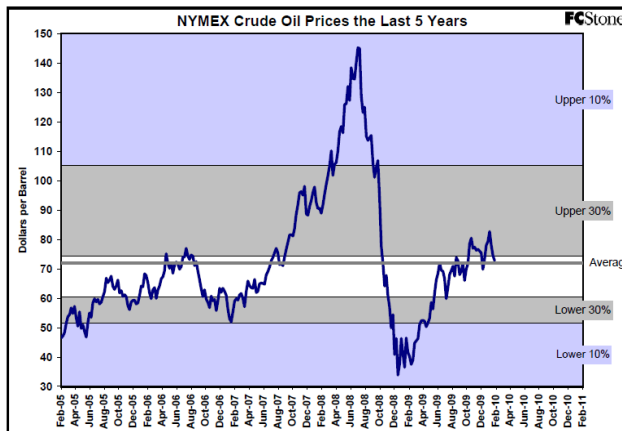

5 year % Price Charts

The information contained herein was obtained from sources believed to be reliable, but cannot be guaranteed. FC Stone may have contributed to this report. All examples given are strictly hypothetical and neither the information, nor any opinion expressed, constitutes a solicitation to market commodities or buy or sell futures or options on futures. Past financial performance and results are not indicative of, nor do they guarantee, future performance. Commodity marketing and trading has inherent risks. Trading and/or marketing decisions, as well as any gains or losses thereof, are the sole responsibility of the commodity owner, producer, and or account holder. Minnesota West Ag. Services, LLC, its principals and employees assume no liability for any use of any information contained herein. Reproduction without authorization is forbidden.