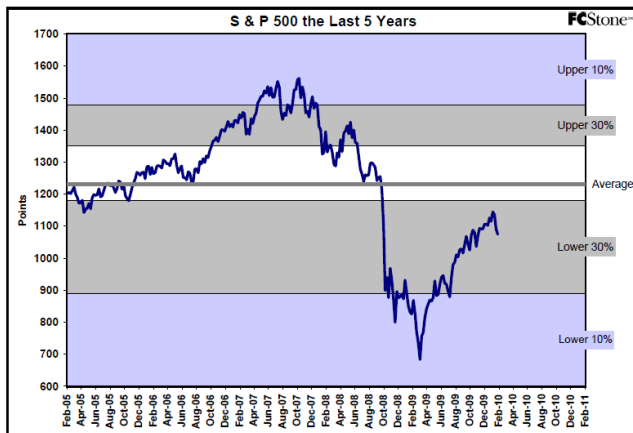

5 year % Price Charts

The information contained herein was obtained from sources believed to be reliable, but cannot be guaranteed. FC Stone may have contributed to this report. All examples given are strictly hypothetical and neither the information, nor any opinion expressed, constitutes a solicitation to market commodities or buy or sell futures or options on futures. Past financial performance and results are not indicative of, nor do they guarantee, future performance. Commodity marketing and trading has inherent risks. Trading and/or marketing decisions, as well as any gains or losses thereof, are the sole responsibility of the commodity owner, producer, and or account holder. Minnesota West Ag. Services, LLC, its principals and employees assume no liability for any use of any information contained herein. Reproduction without authorization is forbidden.