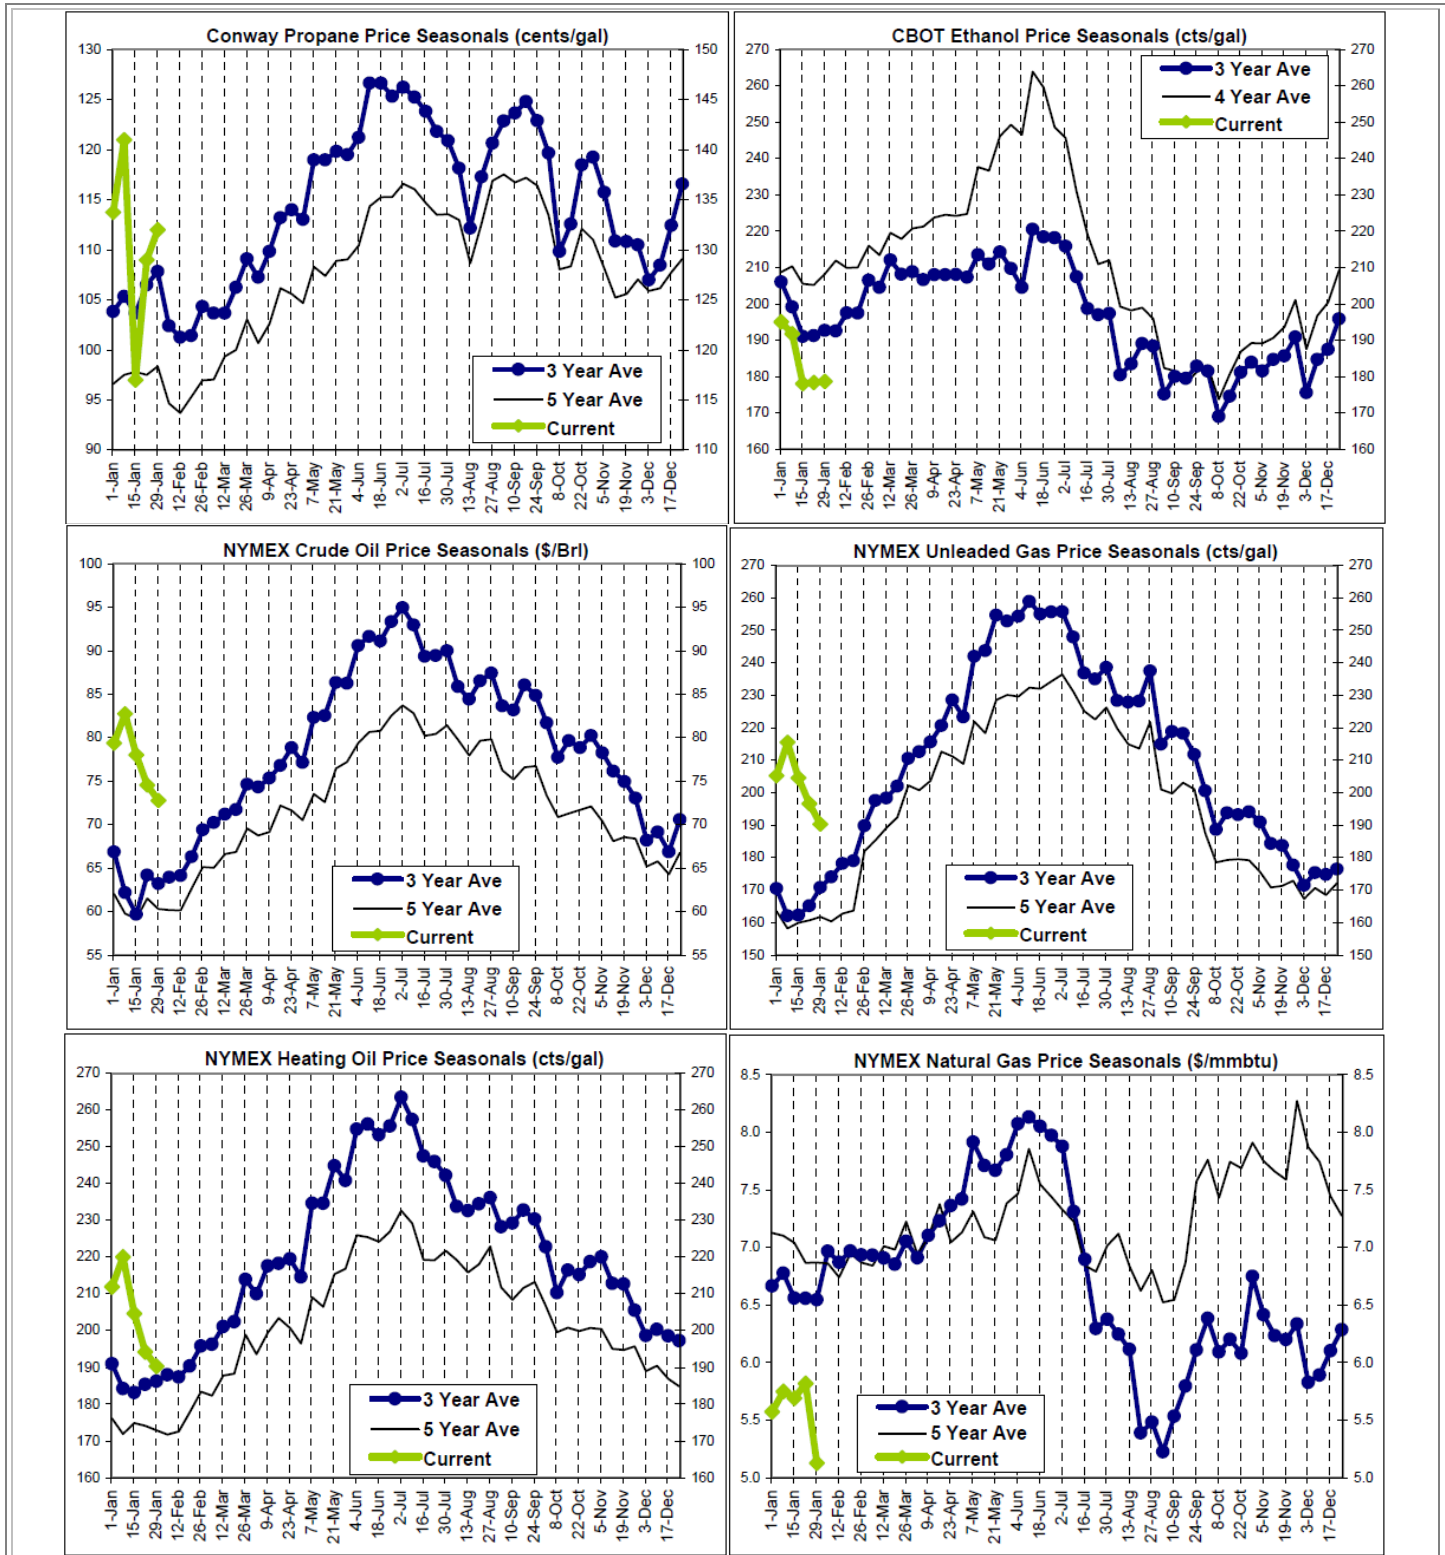

The information contained herein was obtained from sources believed to be reliable, but cannot be guaranteed. FC Stone may have contributed to this report. All examples given are strictly hypothetical and neither the information, nor any opinion expressed, constitutes a solicitation to market commodities or buy or sell futures or options on futures. Past financial performance and results are not indicative of, nor do they guarantee, future performance. Commodity marketing and trading has inherent risks. Trading and/or marketing decisions, as well as any gains or losses thereof, are the sole responsibility of the commodity owner, producer, and or account holder. Minnesota West Ag. Services, LLC, its principals and employees assume no liability for any use of any information contained herein. Reproduction without authorization is forbidden.