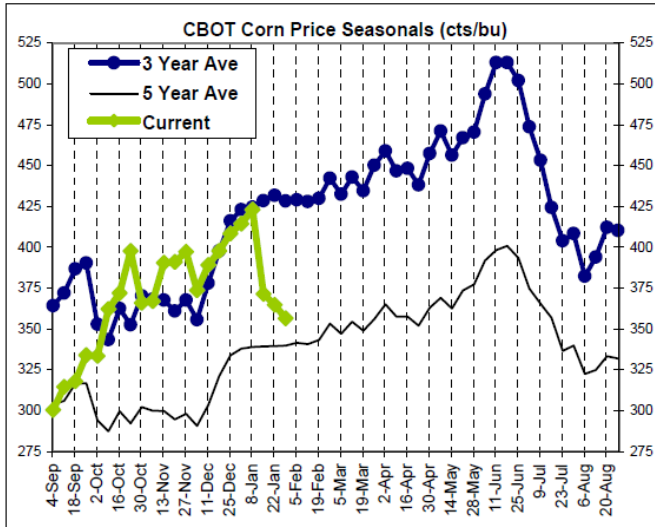

Right Scale is for Current

The information contained herein was obtained from sources believed to be reliable, but cannot be guaranteed. FC Stone may have contributed to this report. All examples given are strictly hypothetical and neither the information, nor any opinion expressed, constitutes a solicitation to market commodities or buy or sell futures or options on futures. Past financial performance and results are not indicative of, nor do they guarantee, future performance. Commodity marketing and trading has inherent risks. Trading and/or marketing decisions, as well as any gains or losses thereof, are the sole responsibility of the commodity owner, producer, and or account holder. Minnesota West Ag. Services, LLC, its principals and employees assume no liability for any use of any information contained herein. Reproduction without authorization is forbidden.