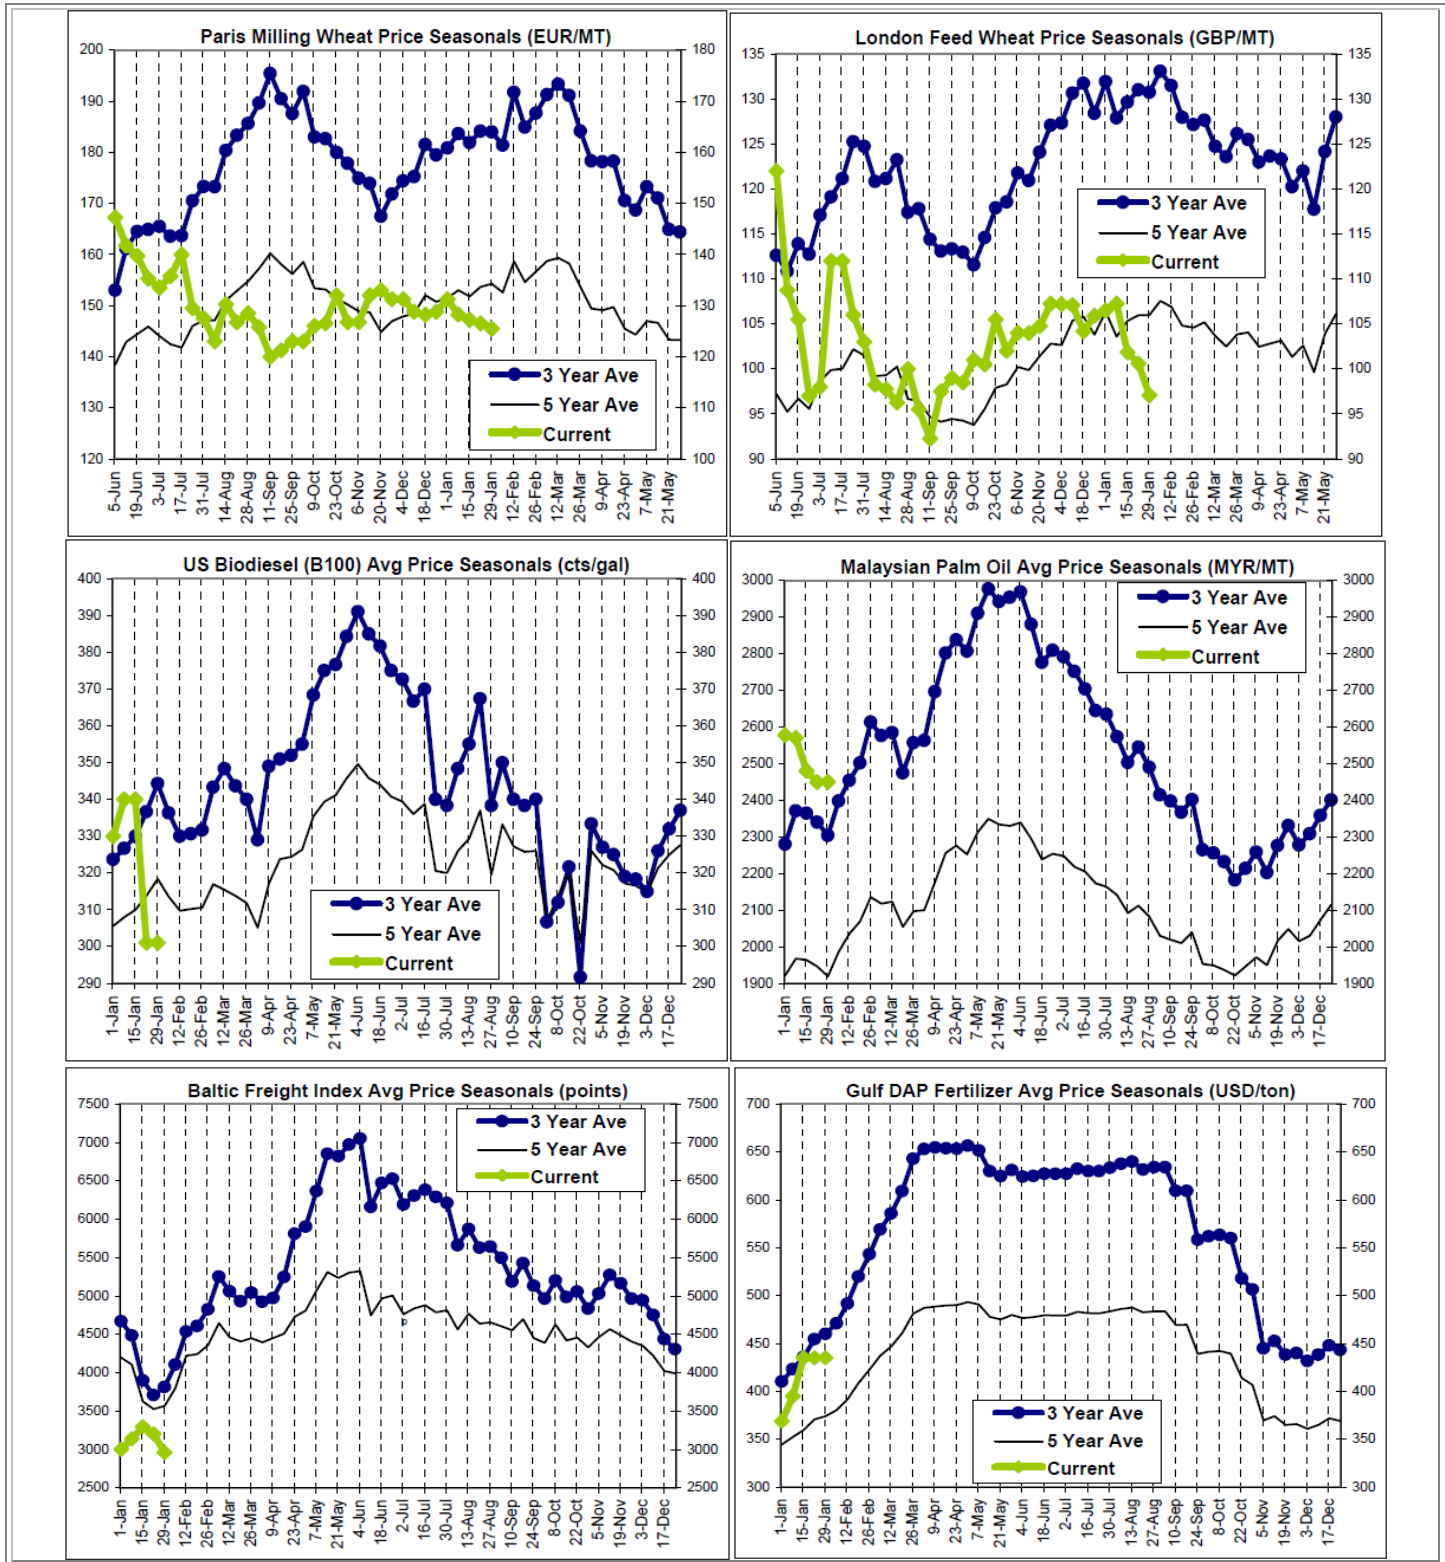

The information contained herein was obtained from sources believed to be reliable, but cannot be guaranteed. FC Stone may have contributed to this report. All examples given are strictly hypothetical and neither the information, nor any opinion expressed, constitutes a solicitation to market commodities or buy or sell futures or options on futures. Past financial performance and results are not indicative of, nor do they guarantee, future performance. Commodity marketing and trading has inherent risks. Trading and/or marketing decisions, as well as any gains or losses thereof, are the sole responsibility of the commodity owner, producer, and or account holder. Minnesota West Ag. Services, LLC, its principals and employees assume no liability for any use of any information contained herein. Reproduction without authorization is forbidden.