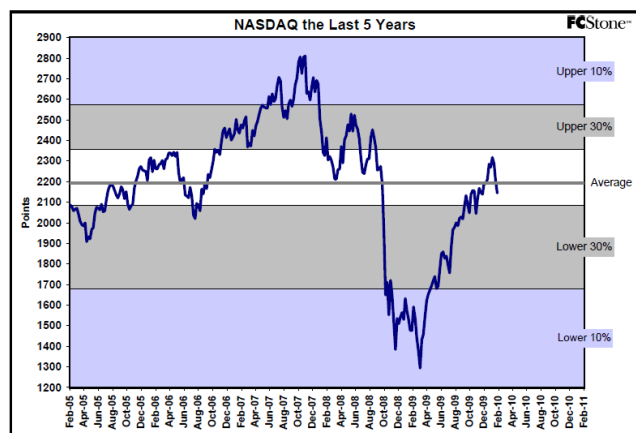

5 year % Price Charts

The information contained herein was obtained from sources believed to be reliable, but cannot be guaranteed. FC Stone may have contributed to this report. All examples given are strictly hypothetical and neither the information, nor any opinion expressed, constitutes a solicitation to market commodities or buy or sell futures or options on futures. Past financial performance and results are not indicative of, nor do they guarantee, future performance. Commodity marketing and trading has inherent risks. Trading and/or marketing decisions, as well as any gains or losses thereof, are the sole responsibility of the commodity owner, producer, and or account holder. Minnesota West Ag. Services, LLC, its principals and employees assume no liability for any use of any information contained herein. Reproduction without authorization is forbidden.