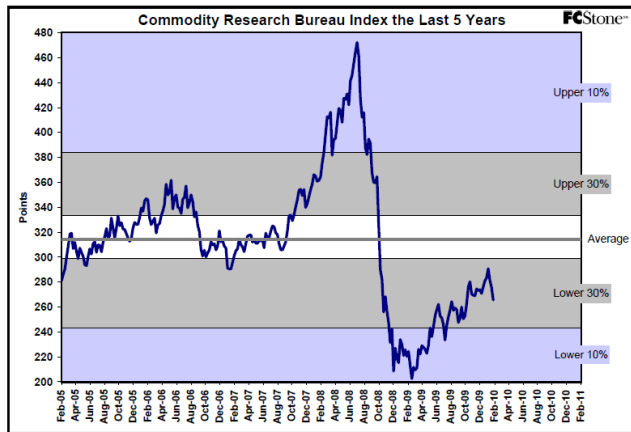

5 year % Price Charts

The information contained herein was obtained from sources believed to be reliable, but cannot be guaranteed. FC Stone may have contributed to this report. All examples given are strictly hypothetical and neither the information, nor any opinion expressed, constitutes a solicitation to market commodities or buy or sell futures or options on futures. Past financial performance and results are not indicative of, nor do they guarantee, future performance. Commodity marketing and trading has inherent risks. Trading and/or marketing decisions, as well as any gains or losses thereof, are the sole responsibility of the commodity owner, producer, and or account holder. Minnesota West Ag. Services, LLC, its principals and employees assume no liability for any use of any information contained herein. Reproduction without authorization is forbidden.