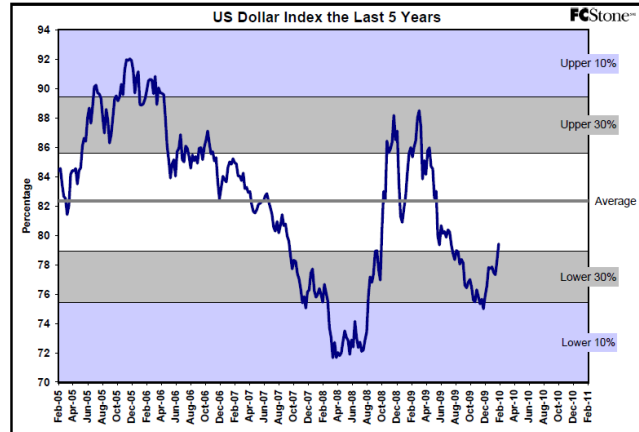

5 year % Price Charts

The information contained herein was obtained from sources believed to be reliable, but cannot be guaranteed. FC Stone may have contributed to this report. All examples given are strictly hypothetical and neither the information, nor any opinion expressed, constitutes a solicitation to market commodities or buy or sell futures or options on futures. Past financial performance and results are not indicative of, nor do they guarantee, future performance. Commodity marketing and trading has inherent risks. Trading and/or marketing decisions, as well as any gains or losses thereof, are the sole responsibility of the commodity owner, producer, and or account holder. Minnesota West Ag. Services, LLC, its principals and employees assume no liability for any use of any information contained herein. Reproduction without authorization is forbidden.