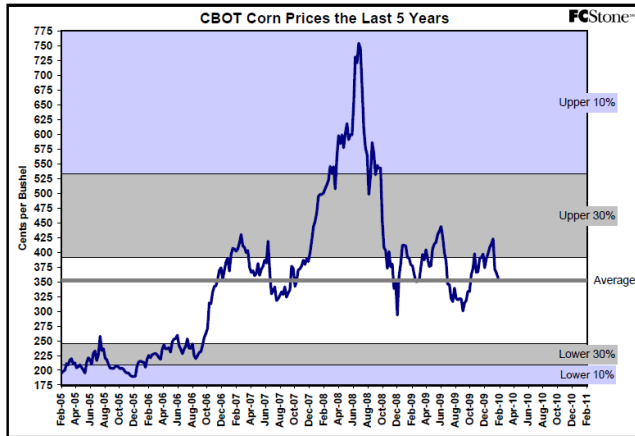

5 year % Price Charts

The information contained herein was obtained from sources believed to be reliable, but cannot be guaranteed. FC Stone may have contributed to this report. All examples given are strictly hypothetical and neither the information, nor any opinion expressed, constitutes a solicitation to market commodities or buy or sell futures or options on futures. Past financial performance and results are not indicative of, nor do they guarantee, future performance. Commodity marketing and trading has inherent risks. Trading and/or marketing decisions, as well as any gains or losses thereof, are the sole responsibility of the commodity owner, producer, and or account holder. Minnesota West Ag. Services, LLC, its principals and employees assume no liability for any use of any information contained herein. Reproduction without authorization is forbidden.