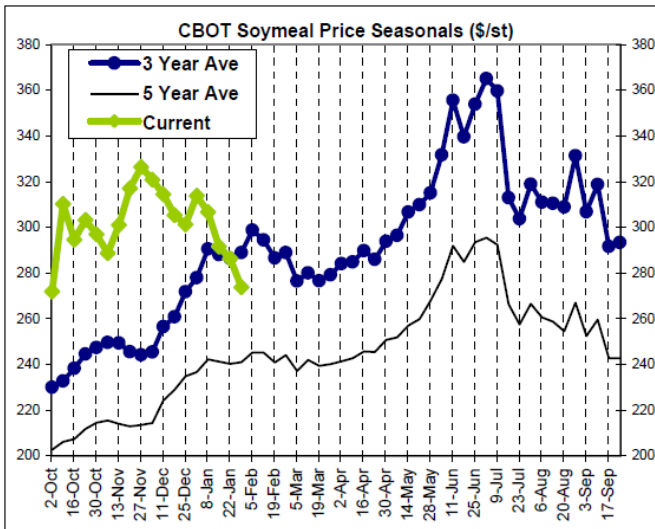

Right Scale is for Current

The information contained herein was obtained from sources believed to be reliable, but cannot be guaranteed. FC Stone may have contributed to this report. All examples given are strictly hypothetical and neither the information, nor any opinion expressed, constitutes a solicitation to market commodities or buy or sell futures or options on futures. Past financial performance and results are not indicative of, nor do they guarantee, future performance. Commodity marketing and trading has inherent risks. Trading and/or marketing decisions, as well as any gains or losses thereof, are the sole responsibility of the commodity owner, producer, and or account holder. Minnesota West Ag. Services, LLC, its principals and employees assume no liability for any use of any information contained herein. Reproduction without authorization is forbidden.