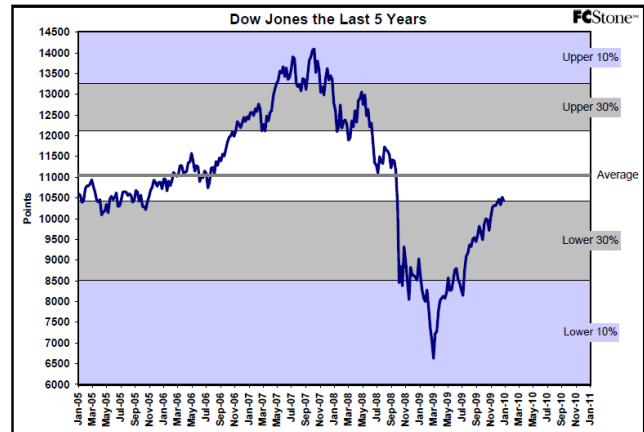

5 year % Price Charts

The information contained herein was obtained from sources believed to be reliable, but cannot be guaranteed. FC Stone may have contributed to this report. All examples given are strictly hypothetical and neither the information, nor any opinion expressed, constitutes a solicitation to market commodities or buy or sell futures or options on futures. Past financial performance and results are not indicative of, nor do they guarantee, future performance. Commodity marketing and trading has inherent risks. Trading and/or marketing decisions, as well as any gains or losses thereof, are the sole responsibility of the commodity owner, producer, and or account holder. Minnesota West Ag. Services, LLC, its principals and employees assume no liability for any use of any information contained herein. Reproduction without authorization is forbidden.