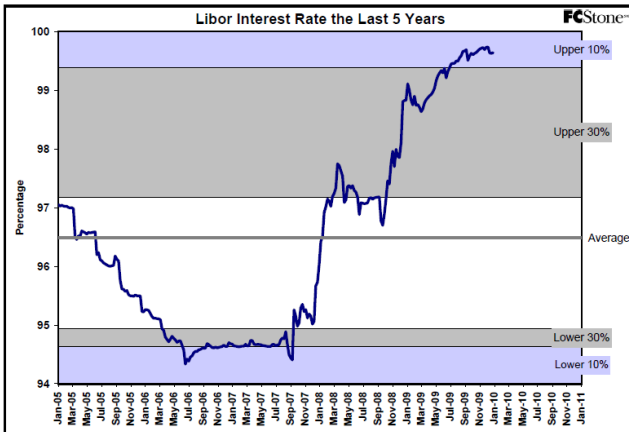

5 year % Price Charts

The information contained herein was obtained from sources believed to be reliable, but cannot be guaranteed. FC Stone may have contributed to this report. All examples given are strictly hypothetical and neither the information, nor any opinion expressed, constitutes a solicitation to market commodities or buy or sell futures or options on futures. Past financial performance and results are not indicative of, nor do they guarantee, future performance. Commodity marketing and trading has inherent risks. Trading and/or marketing decisions, as well as any gains or losses thereof, are the sole responsibility of the commodity owner, producer, and or account holder. Minnesota West Ag. Services, LLC, its principals and employees assume no liability for any use of any information contained herein. Reproduction without authorization is forbidden.