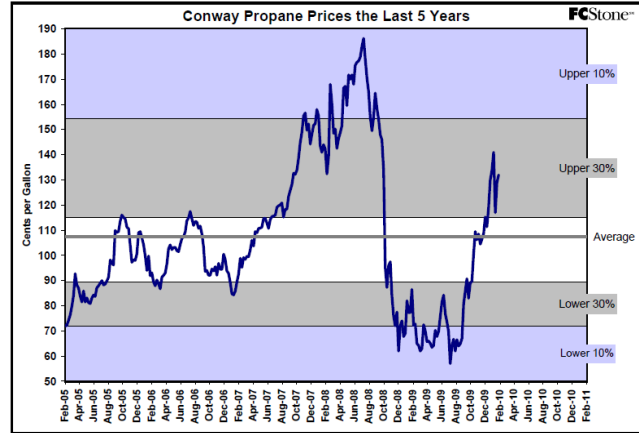

5 year % Price Charts

The information contained herein was obtained from sources believed to be reliable, but cannot be guaranteed. FC Stone may have contributed to this report. All examples given are strictly hypothetical and neither the information, nor any opinion expressed, constitutes a solicitation to market commodities or buy or sell futures or options on futures. Past financial performance and results are not indicative of, nor do they guarantee, future performance. Commodity marketing and trading has inherent risks. Trading and/or marketing decisions, as well as any gains or losses thereof, are the sole responsibility of the commodity owner, producer, and or account holder. Minnesota West Ag. Services, LLC, its principals and employees assume no liability for any use of any information contained herein. Reproduction without authorization is forbidden.