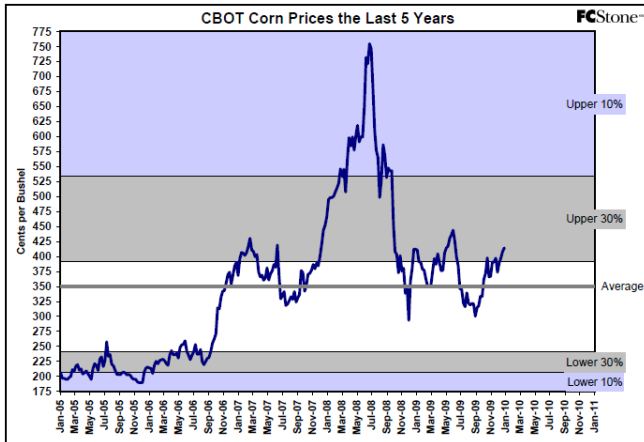

5 year % Price Charts

The information contained herein was obtained from sources believed to be reliable, but cannot be guaranteed. FC Stone may have contributed to this report. All examples given are strictly hypothetical and neither the information, nor any opinion expressed, constitutes a solicitation to market commodities or buy or sell futures or options on futures. Past financial performance and results are not indicative of, nor do they guarantee, future performance. Commodity marketing and trading has inherent risks. Trading and/or marketing decisions, as well as any gains or losses thereof, are the sole responsibility of the commodity owner, producer, and account holder. Minnesota West Ag. Services, LLC, its principals and employees assume no liability for any use of any information contained herein. Reproduction without authorization is forbidden.