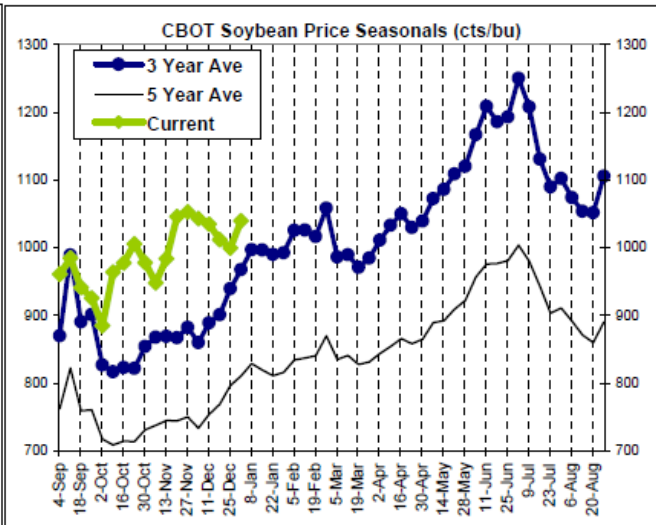

## Right Scale is for Current

The information contained herein was obtained from sources believed to be reliable, but cannot be guaranteed. FC Stone may have contributed to this report. All examples given are strictly hypothetical and neither the information, nor any opinion expressed, constitutes a solicitation to market commodities or buy or sell futures or options on futures. Past financial performance and results are not indicative of, nor do they guarantee, future performance. Commodity marketing and trading has inherent risks. Trading and/or marketing decisions, as well as any gains or losses thereof, are the sole responsibility of the commodity owner, producer, and or account holder. Minnesota West Ag. Services, LLC, its principals and employees assume no liability for any use of any information contained herein. Reproduction without authorization is forbidden.