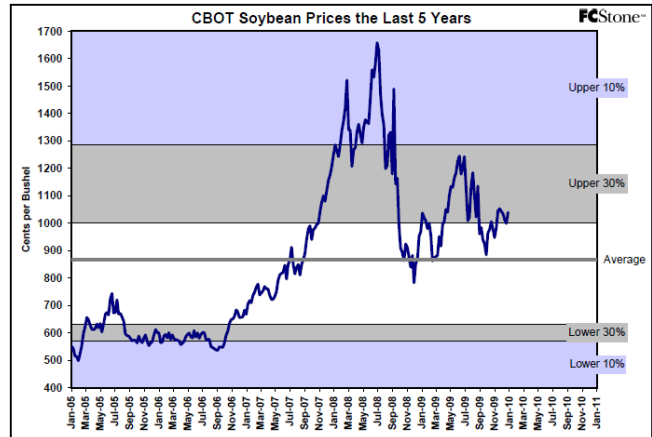

5 year % Price Charts

The information contained herein was obtained from sources believed to be reliable, but cannot be guaranteed. FC Stone may have contributed to this report. All examples given are strictly hypothetical and neither the information, nor any opinion expressed, constitutes a solicitation to market commodities or buy or sell futures or options on futures. Past financial performance and results are not indicative of, nor do they guarantee, future performance. Commodity marketing and trading has inherent risks. Trading and/or marketing decisions, as well as any gains or losses thereof, are the sole responsibility of the commodity owner, producer, and account holder. Minnesota West Ag. Services, LLC, its principals and employees assume no liability for any use of any information contained herein. Reproduction without authorization is forbidden.