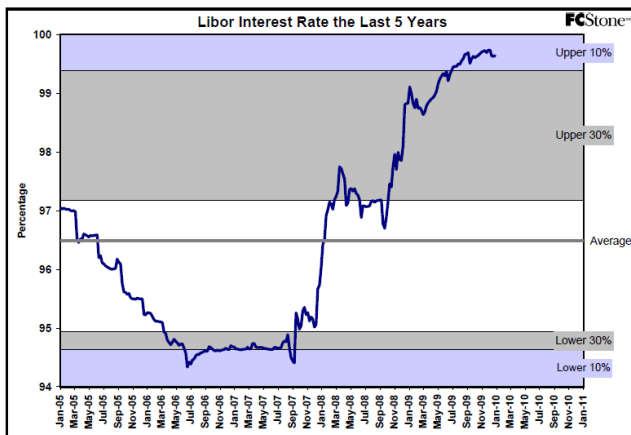

5 year % Price Charts

The information contained herein was obtained from sources believed to be reliable, but cannot be guaranteed. FC Stone may have contributed to this report. All examples given are strictly hypothetical and neither the information, nor any opinion expressed, constitutes a solicitation to market commodities or buy or sell futures or options on futures. Past financial performance and results are not indicative of, nor do they guarantee, future performance. Commodity marketing and trading has inherent risks. Trading and/or marketing decisions, as well as any gains or losses thereof, are the sole responsibility of the commodity owner, producer, and or account holder. Minnesota West Ag. Services, LLC, its principals and employees assume no liability for any use of any information contained herein. Reproduction without authorization is forbidden.