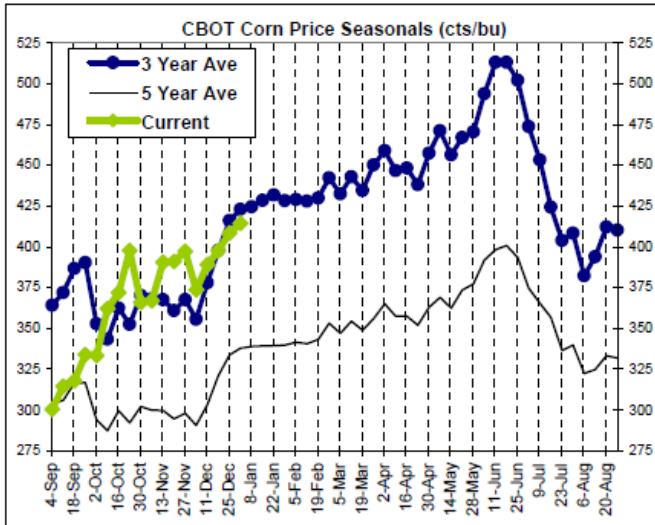

## Right Scale is for Current

The information contained herein was obtained from sources believed to be reliable, but cannot be guaranteed. FC Stone may have contributed to this report. All examples given are strictly hypothetical and neither the information, nor any opinion expressed, constitutes a solicitation to market commodities or buy or sell futures or options on futures. Past financial performance and results are not indicative of, nor do they guarantee, future performance. Commodity marketing and trading has inherent risks. Trading and/or marketing decisions, as well as any gains or losses thereof, are the sole responsibility of the commodity owner, producer, and or account holder. Minnesota West Ag. Services, LLC, its principals and employees assume no liability for any use of any information contained herein. Reproduction without authorization is forbidden.