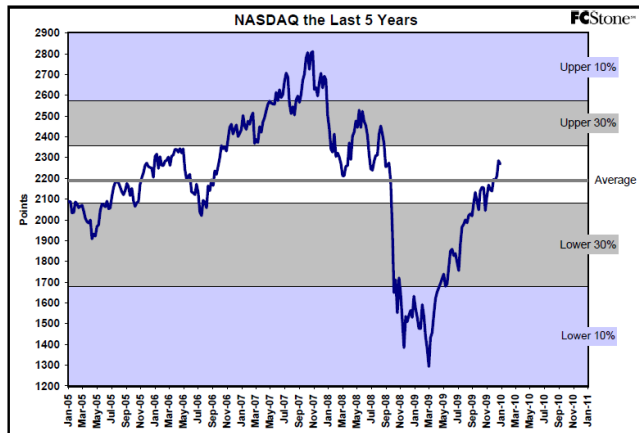

5 year % Price Charts

The information contained herein was obtained from sources believed to be reliable, but cannot be guaranteed. FC Stone may have contributed to this report. All examples given are strictly hypothetical and neither the information, nor any opinion expressed, constitutes a solicitation to market commodities or buy or sell futures or options on futures. Past financial performance and results are not indicative of, nor do they guarantee, future performance. Commodity marketing and trading has inherent risks. Trading and/or marketing decisions, as well as any gains or losses thereof, are the sole responsibility of the commodity owner, producer, and or account holder. Minnesota West Ag. Services, LLC, its principals and employees assume no liability for any use of any information contained herein. Reproduction without authorization is forbidden.