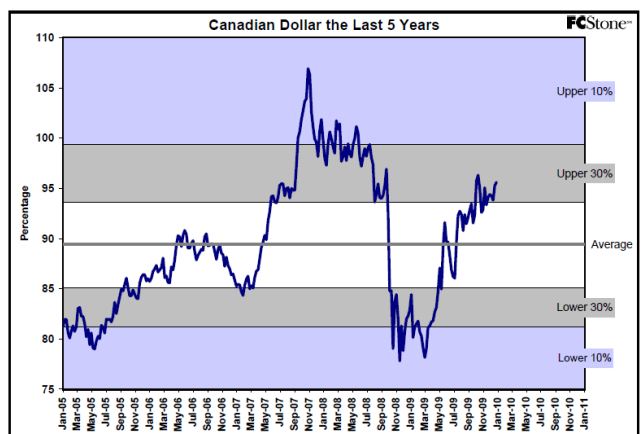

5 year % Price Charts

The information contained herein was obtained from sources believed to be reliable, but cannot be guaranteed. FC Stone may have contributed to this report. All examples given are strictly hypothetical and neither the information, nor any opinion expressed, constitutes a solicitation to market commodities or buy or sell futures or options on futures. Past financial performance and results are not indicative of, nor do they guarantee, future performance. Commodity marketing and trading has inherent risks. Trading and/or marketing decisions, as well as any gains or losses thereof, are the sole responsibility of the commodity owner, producer, and or account holder. Minnesota West Ag. Services, LLC, its principals and employees assume no liability for any use of any information contained herein. Reproduction without authorization is forbidden.