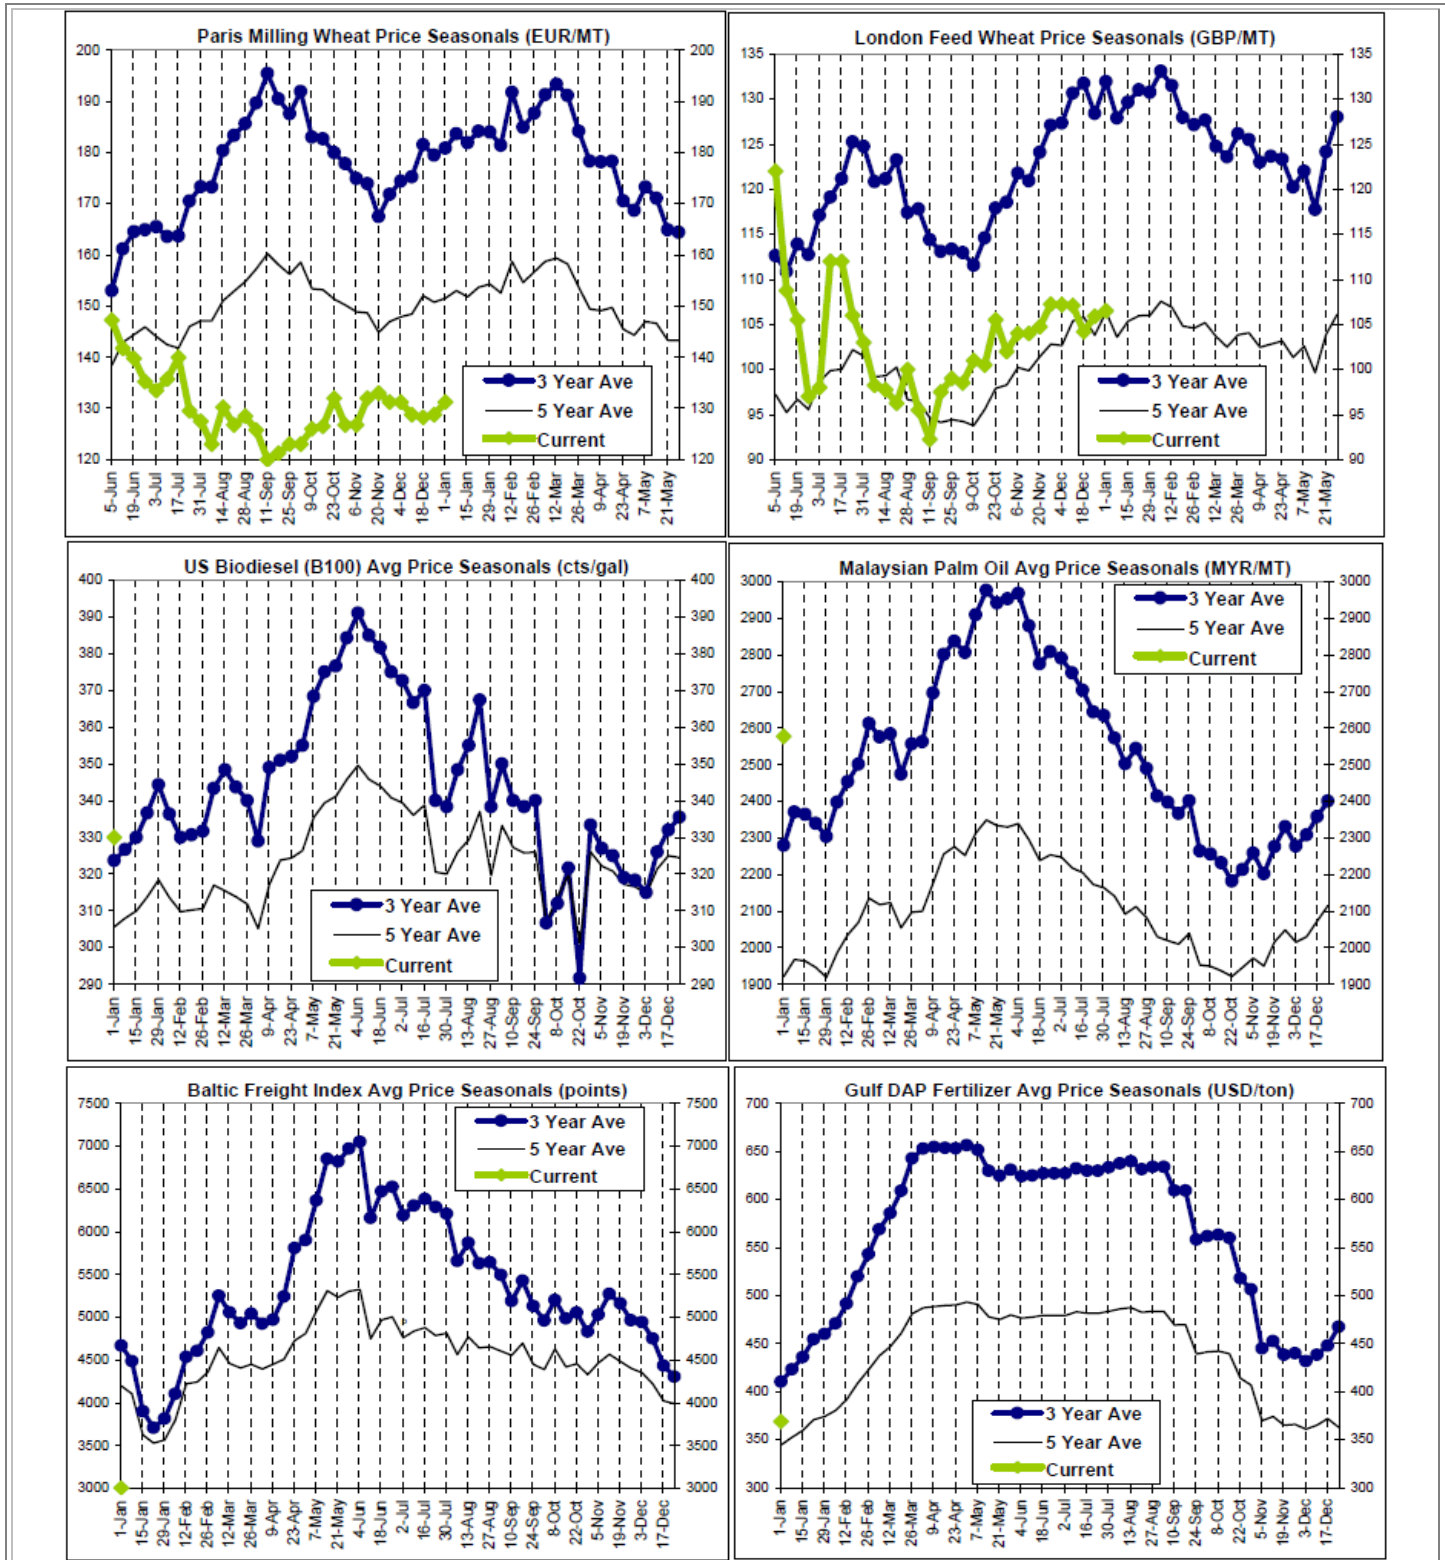

The information contained herein was obtained from sources believed to be reliable, but cannot be guaranteed. FC Stone may have contributed to this report. All examples given are strictly hypothetical and neither the information, nor any opinion expressed, constitutes a solicitation to market commodities or buy or sell futures or options on futures. Past financial performance and results are not indicative of, nor do they guarantee, future performance. Commodity marketing and trading has inherent risks. Trading and/or marketing decisions, as well as any gains or losses thereof, are the sole responsibility of the commodity owner, producer, and or account holder. Minnesota West Ag. Services, LLC, its principals and employees assume no liability for any use of any information contained herein. Reproduction without authorization is forbidden.