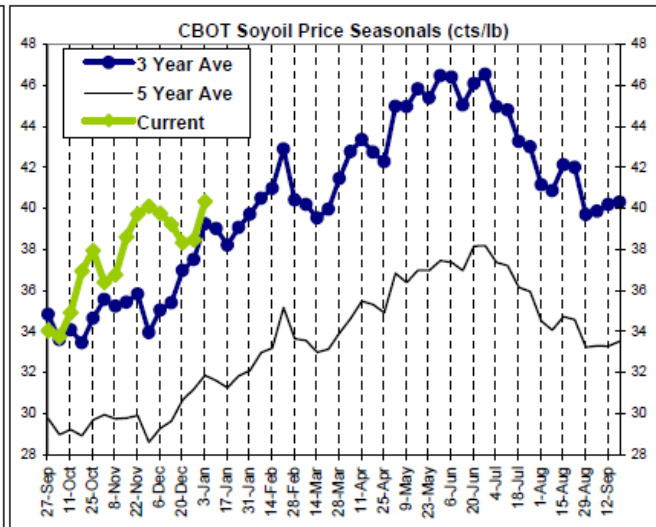

## Right Scale is for Current

The information contained herein was obtained from sources believed to be reliable, but cannot be guaranteed. FC Stone may have contributed to this report. All examples given are strictly hypothetical and neither the information, nor any opinion expressed, constitutes a solicitation to market commodities or buy or sell futures or options on futures. Past financial performance and results are not indicative of, nor do they guarantee, future performance. Commodity marketing and trading has inherent risks. Trading and/or marketing decisions, as well as any gains or losses thereof, are the sole responsibility of the commodity owner, producer, and or account holder. Minnesota West Ag. Services, LLC, its principals and employees assume no liability for any use of any information contained herein. Reproduction without authorization is forbidden.