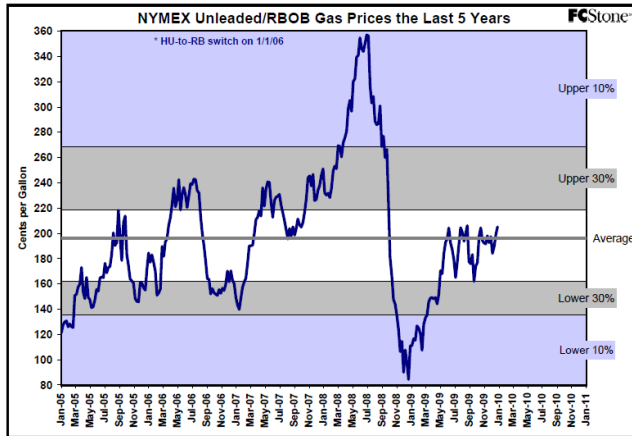

5 year % Price Charts

The information contained herein was obtained from sources believed to be reliable, but cannot be guaranteed. FC Stone may have contributed to this report. All examples given are strictly hypothetical and neither the information, nor any opinion expressed, constitutes a solicitation to market commodities or buy or sell futures or options on futures. Past financial performance and results are not indicative of, nor do they guarantee, future performance. Commodity marketing and trading has inherent risks. Trading and/or marketing decisions, as well as any gains or losses thereof, are the sole responsibility of the commodity owner, producer, and or account holder. Minnesota West Ag. Services, LLC, its principals and employees assume no liability for any use of any information contained herein. Reproduction without authorization is forbidden.