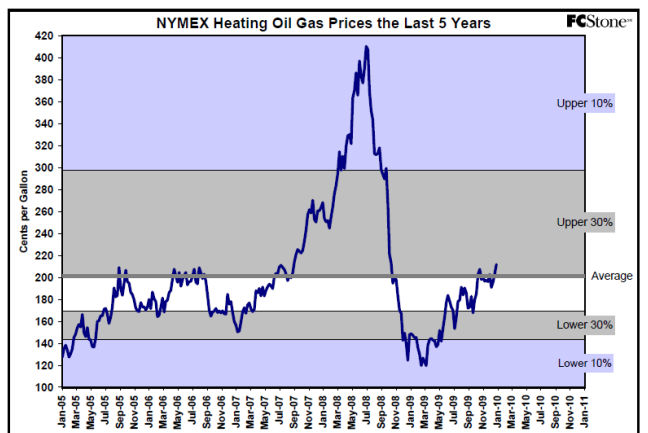

5 year % Price Charts

The information contained herein was obtained from sources believed to be reliable, but cannot be guaranteed. FC Stone may have contributed to this report. All examples given are strictly hypothetical and neither the information, nor any opinion expressed, constitutes a solicitation to market commodities or buy or sell futures or options on futures. Past financial performance and results are not indicative of, nor do they guarantee, future performance. Commodity marketing and trading has inherent risks. Trading and/or marketing decisions, as well as any gains or losses thereof, are the sole responsibility of the commodity owner, producer, and or account holder. Minnesota West Ag. Services, LLC, its principals and employees assume no liability for any use of any information contained herein. Reproduction without authorization is forbidden.