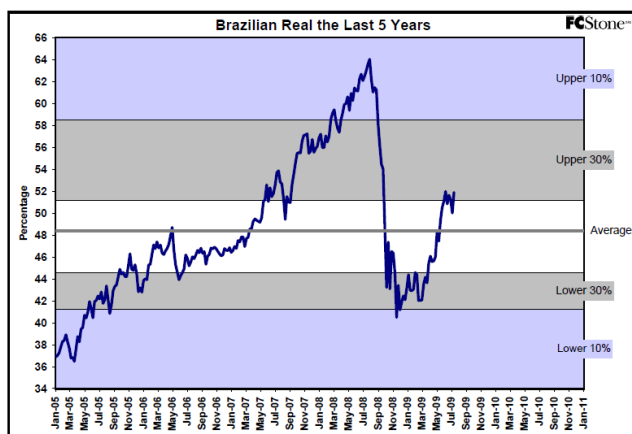

5 year % Price Charts

The information contained herein was obtained from sources believed to be reliable, but cannot be guaranteed. FC Stone may have contributed to this report. All examples given are strictly hypothetical and neither the information, nor any opinion expressed, constitutes a solicitation to market commodities or buy or sell futures or options on futures. Past financial performance and results are not indicative of, nor do they guarantee, future performance. Commodity marketing and trading has inherent risks. Trading and/or marketing decisions, as well as any gains or losses thereof, are the sole responsibility of the commodity owner, producer, and or account holder. Minnesota West Ag. Services, LLC, its principals and employees assume no liability for any use of any information contained herein. Reproduction without authorization is forbidden.