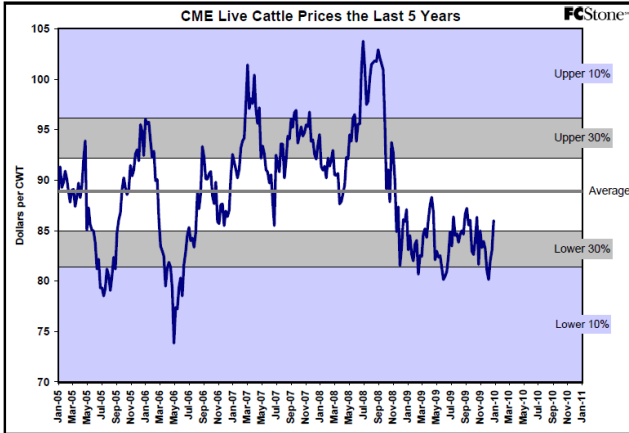

5 year % Price Charts

The information contained herein was obtained from sources believed to be reliable, but cannot be guaranteed. FC Stone may have contributed to this report. All examples given are strictly hypothetical and neither the information, nor any opinion expressed, constitutes a solicitation to market commodities or buy or sell futures or options on futures. Past financial performance and results are not indicative of, nor do they guarantee, future performance. Commodity marketing and trading has inherent risks. Trading and/or marketing decisions, as well as any gains or losses thereof, are the sole responsibility of the commodity owner, producer, and or account holder. Minnesota West Ag. Services, LLC, its principals and employees assume no liability for any use of any information contained herein. Reproduction without authorization is forbidden.