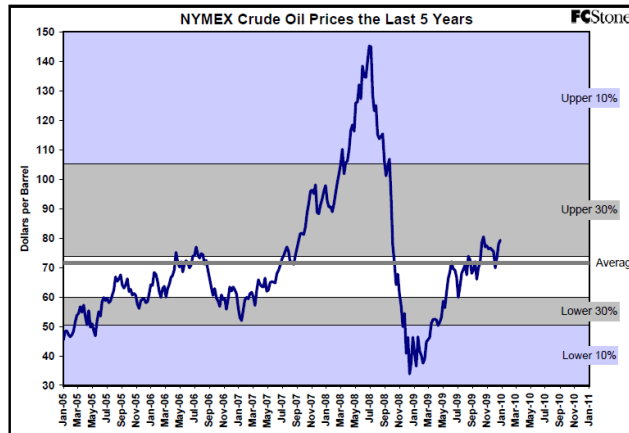

5 year % Price Charts

The information contained herein was obtained from sources believed to be reliable, but cannot be guaranteed. FC Stone may have contributed to this report. All examples given are strictly hypothetical and neither the information, nor any opinion expressed, constitutes a solicitation to market commodities or buy or sell futures or options on futures. Past financial performance and results are not indicative of, nor do they guarantee, future performance. Commodity marketing and trading has inherent risks. Trading and/or marketing decisions, as well as any gains or losses thereof, are the sole responsibility of the commodity owner, producer, and or account holder. Minnesota West Ag. Services, LLC, its principals and employees assume no liability for any use of any information contained herein. Reproduction without authorization is forbidden.