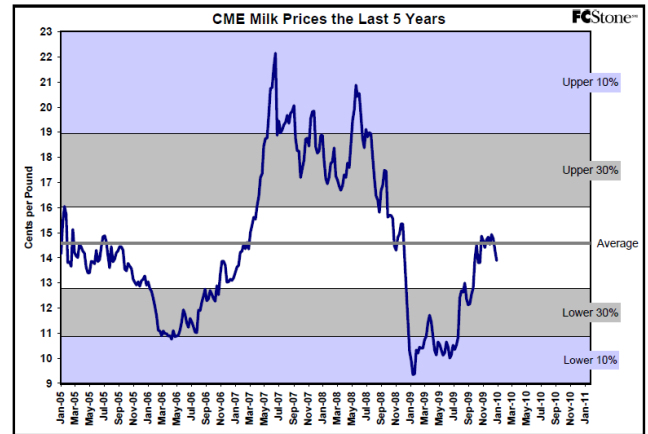

5 year % Price Charts

The information contained herein was obtained from sources believed to be reliable, but cannot be guaranteed. FC Stone may have contributed to this report. All examples given are strictly hypothetical and neither the information, nor any opinion expressed, constitutes a solicitation to market commodities or buy or sell futures or options on futures. Past financial performance and results are not indicative of, nor do they guarantee, future performance. Commodity marketing and trading has inherent risks. Trading and/or marketing decisions, as well as any gains or losses thereof, are the sole responsibility of the commodity owner, producer, and or account holder. Minnesota West Ag. Services, LLC, its principals and employees assume no liability for any use of any information contained herein. Reproduction without authorization is forbidden.