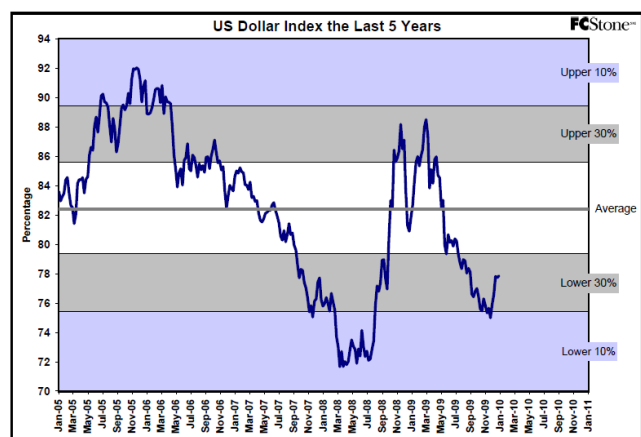

5 year % Price Charts

The information contained herein was obtained from sources believed to be reliable, but cannot be guaranteed. FC Stone may have contributed to this report. All examples given are strictly hypothetical and neither the information, nor any opinion expressed, constitutes a solicitation to market commodities or buy or sell futures or options on futures. Past financial performance and results are not indicative of, nor do they guarantee, future performance. Commodity marketing and trading has inherent risks. Trading and/or marketing decisions, as well as any gains or losses thereof, are the sole responsibility of the commodity owner, producer, and or account holder. Minnesota West Ag. Services, LLC, its principals and employees assume no liability for any use of any information contained herein. Reproduction without authorization is forbidden.