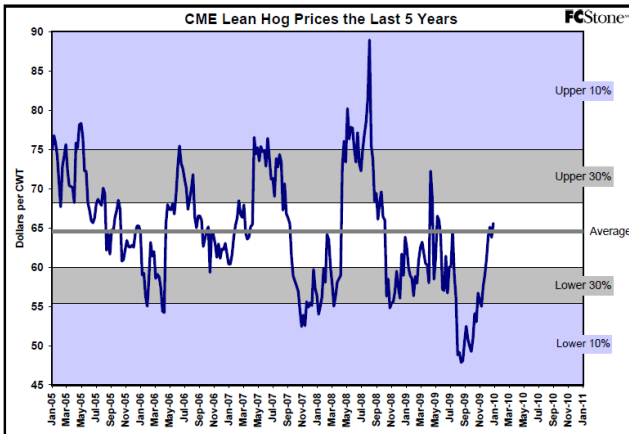

5 year % Price Charts

The information contained herein was obtained from sources believed to be reliable, but cannot be guaranteed. FC Stone may have contributed to this report. All examples given are strictly hypothetical and neither the information, nor any opinion expressed, constitutes a solicitation to market commodities or buy or sell futures or options on futures. Past financial performance and results are not indicative of, nor do they guarantee, future performance. Commodity marketing and trading has inherent risks. Trading and/or marketing decisions, as well as any gains or losses thereof, are the sole responsibility of the commodity owner, producer, and or account holder. Minnesota West Ag. Services, LLC, its principals and employees assume no liability for any use of any information contained herein. Reproduction without authorization is forbidden.