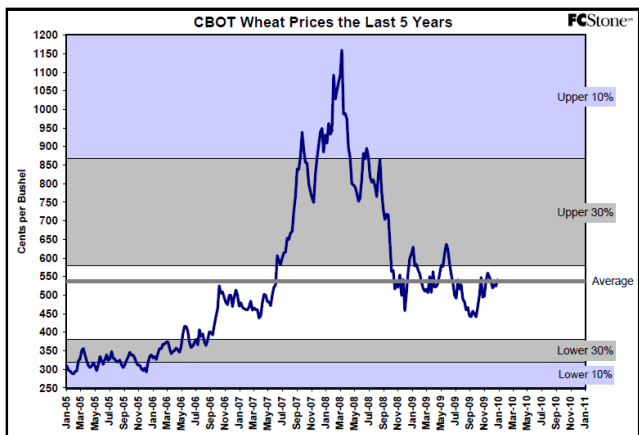

5 year % Price Charts

The information contained herein was obtained from sources believed to be reliable, but cannot be guaranteed. FC Stone may have contributed to this report. All examples given are strictly hypothetical and neither the information, nor any opinion expressed, constitutes a solicitation to market commodities or buy or sell futures or options on futures. Past financial performance and results are not indicative of, nor do they guarantee, future performance. Commodity marketing and trading has inherent risks. Trading and/or marketing decisions, as well as any gains or losses thereof, are the sole responsibility of the commodity owner, producer, and account holder. Minnesota West Ag. Services, LLC, its principals and employees assume no liability for any use of any information contained herein. Reproduction without authorization is forbidden.