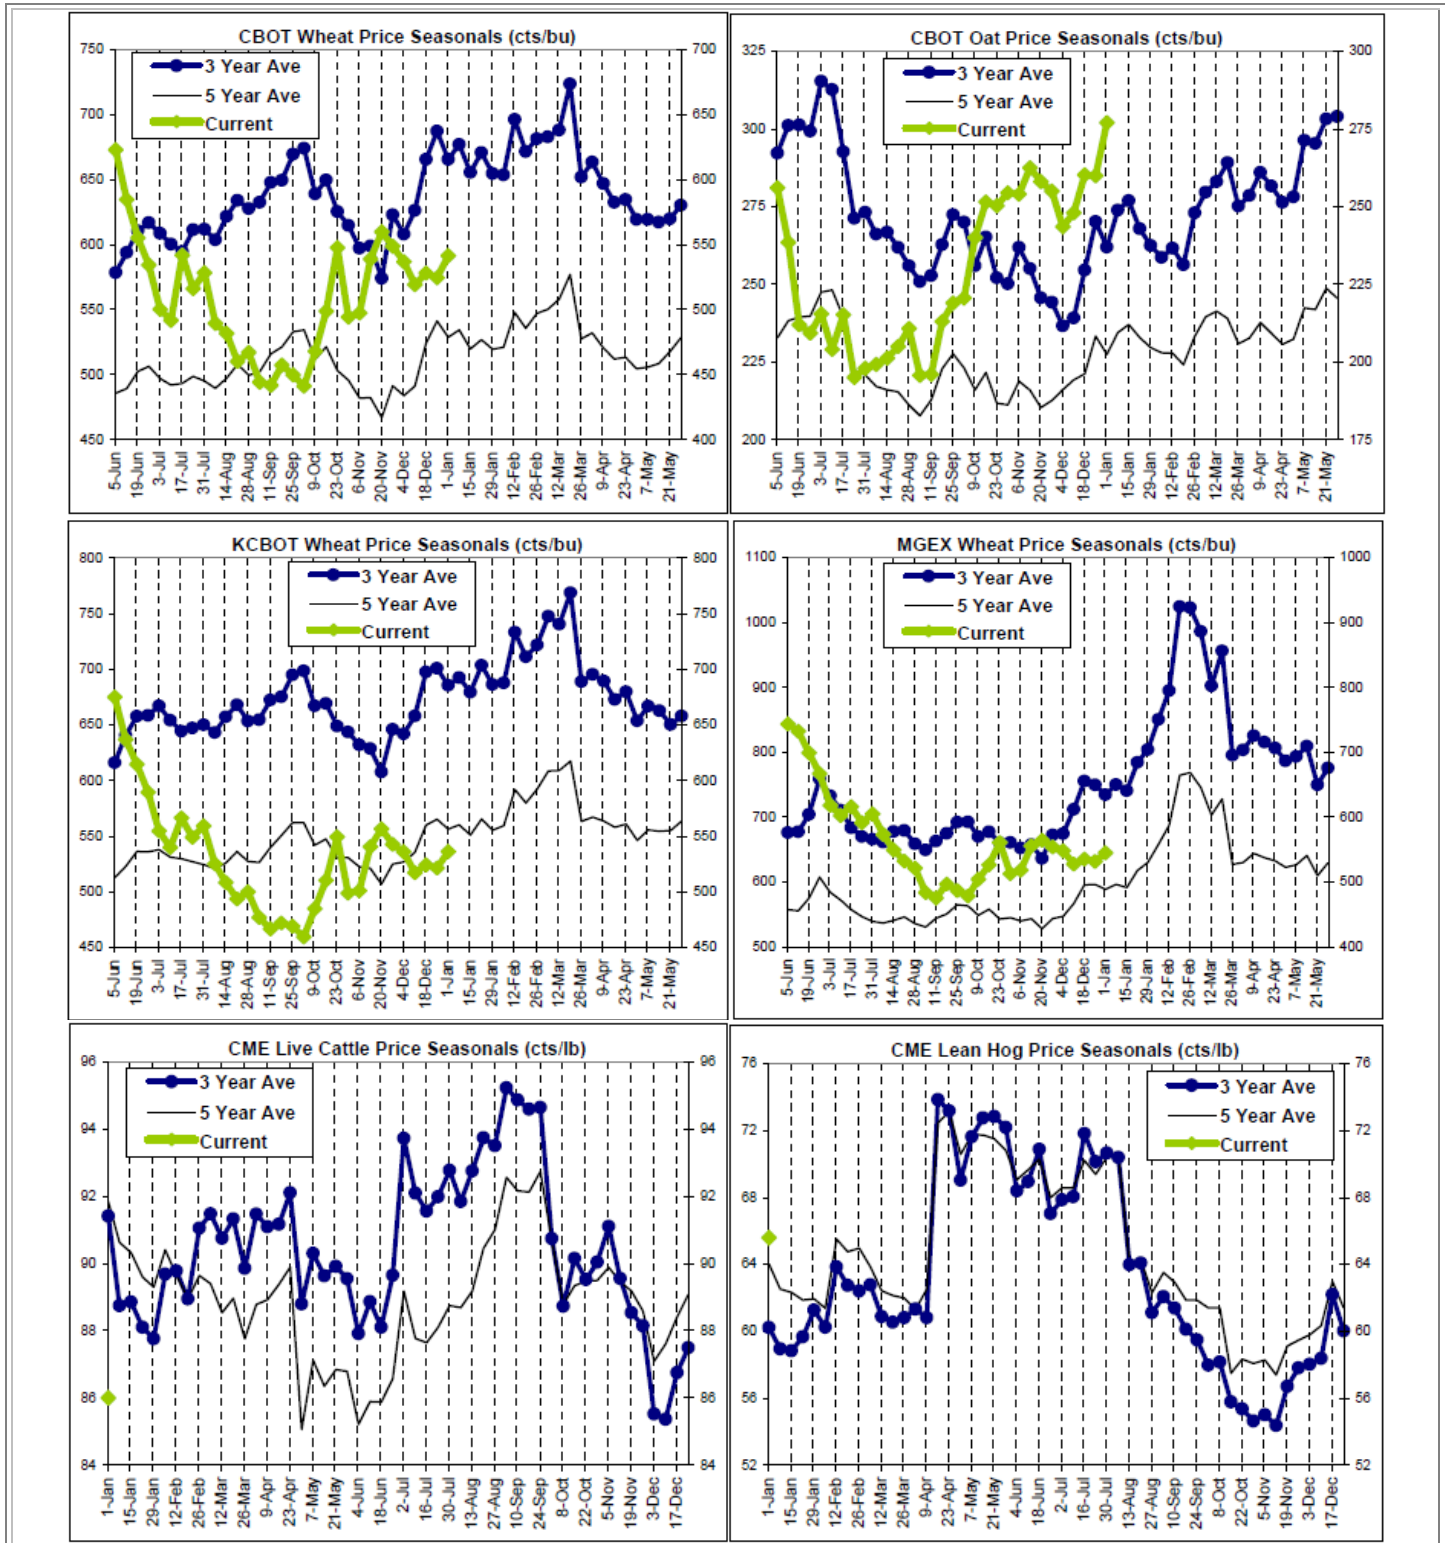

## Right Scale is for Current

The information contained herein was obtained from sources believed to be reliable, but cannot be guaranteed. FC Stone may have contributed to this report. All examples given are strictly hypothetical and neither the information, nor any opinion expressed, constitutes a solicitation to market commodities or buy or sell futures or options on futures. Past financial performance and results are not indicative of, nor do they guarantee, future performance. Commodity marketing and trading has inherent risks. Trading and/or marketing decisions, as well as any gains or losses thereof, are the sole responsibility of the commodity owner, producer, and or account holder. Minnesota West Ag. Services, LLC, its principals and employees assume no liability for any use of any information contained herein. Reproduction without authorization is forbidden.