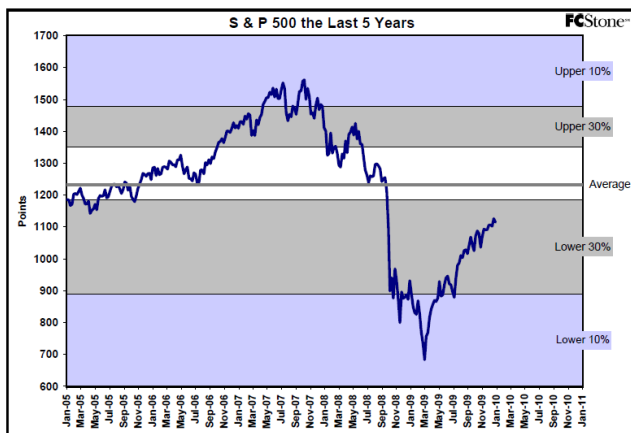

5 year % Price Charts

The information contained herein was obtained from sources believed to be reliable, but cannot be guaranteed. FC Stone may have contributed to this report. All examples given are strictly hypothetical and neither the information, nor any opinion expressed, constitutes a solicitation to market commodities or buy or sell futures or options on futures. Past financial performance and results are not indicative of, nor do they guarantee, future performance. Commodity marketing and trading has inherent risks. Trading and/or marketing decisions, as well as any gains or losses thereof, are the sole responsibility of the commodity owner, producer, and or account holder. Minnesota West Ag. Services, LLC, its principals and employees assume no liability for any use of any information contained herein. Reproduction without authorization is forbidden.