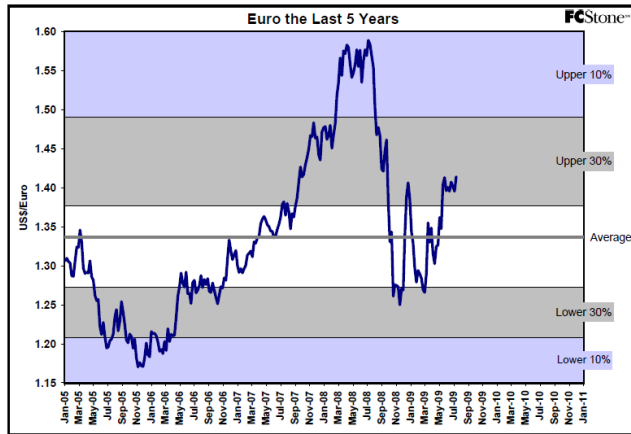

5 year % Price Charts

The information contained herein was obtained from sources believed to be reliable, but cannot be guaranteed. FC Stone may have contributed to this report. All examples given are strictly hypothetical and neither the information, nor any opinion expressed, constitutes a solicitation to market commodities or buy or sell futures or options on futures. Past financial performance and results are not indicative of, nor do they guarantee, future performance. Commodity marketing and trading has inherent risks. Trading and/or marketing decisions, as well as any gains or losses thereof, are the sole responsibility of the commodity owner, producer, and or account holder. Minnesota West Ag. Services, LLC, its principals and employees assume no liability for any use of any information contained herein. Reproduction without authorization is forbidden.