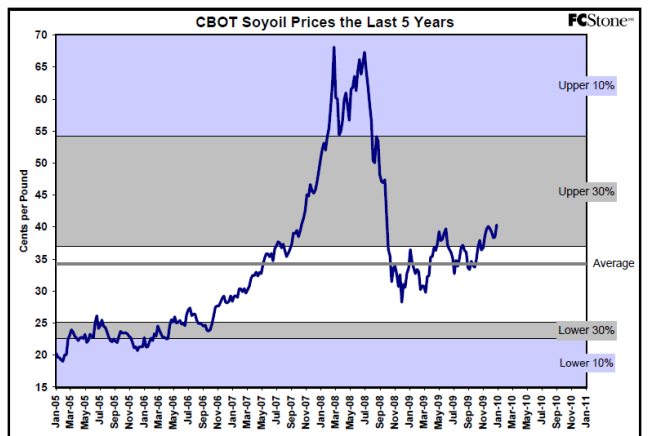

5 year % Price Charts

The information contained herein was obtained from sources believed to be reliable, but cannot be guaranteed. FC Stone may have contributed to this report. All examples given are strictly hypothetical and neither the information, nor any opinion expressed, constitutes a solicitation to market commodities or buy or sell futures or options on futures. Past financial performance and results are not indicative of, nor do they guarantee, future performance. Commodity marketing and trading has inherent risks. Trading and/or marketing decisions, as well as any gains or losses thereof, are the sole responsibility of the commodity owner, producer, and account holder. Minnesota West Ag. Services, LLC, its principals and employees assume no liability for any use of any information contained herein. Reproduction without authorization is forbidden.