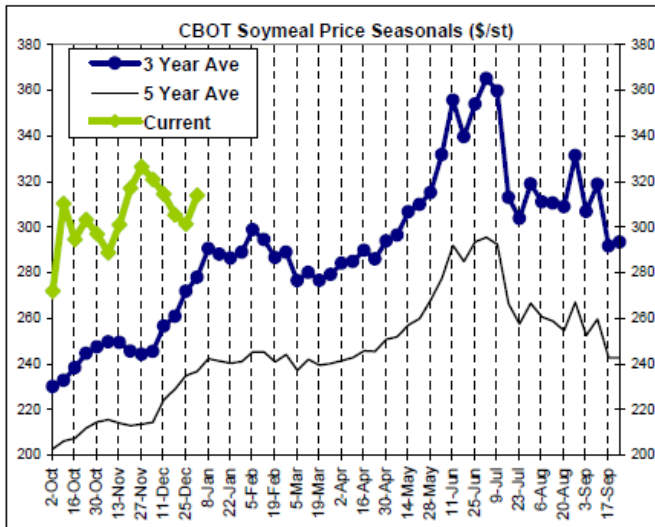

## Right Scale is for Current

The information contained herein was obtained from sources believed to be reliable, but cannot be guaranteed. FC Stone may have contributed to this report. All examples given are strictly hypothetical and neither the information, nor any opinion expressed, constitutes a solicitation to market commodities or buy or sell futures or options on futures. Past financial performance and results are not indicative of, nor do they guarantee, future performance. Commodity marketing and trading has inherent risks. Trading and/or marketing decisions, as well as any gains or losses thereof, are the sole responsibility of the commodity owner, producer, and or account holder. Minnesota West Ag. Services, LLC, its principals and employees assume no liability for any use of any information contained herein. Reproduction without authorization is forbidden.