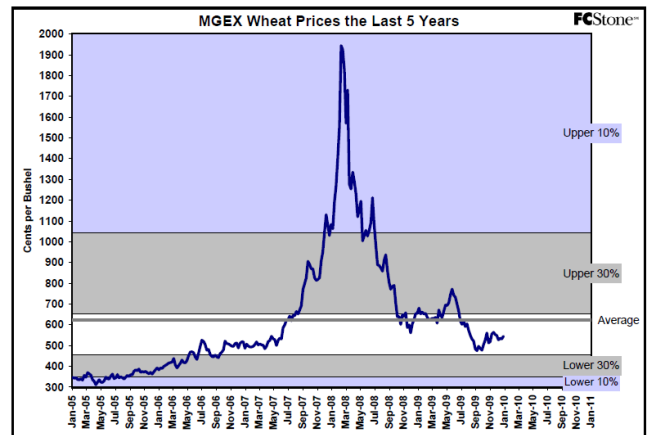

5 year % Price Charts

The information contained herein was obtained from sources believed to be reliable, but cannot be guaranteed. FC Stone may have contributed to this report. All examples given are strictly hypothetical and neither the information, nor any opinion expressed, constitutes a solicitation to market commodities or buy or sell futures or options on futures. Past financial performance and results are not indicative of, nor do they guarantee, future performance. Commodity marketing and trading has inherent risks. Trading and/or marketing decisions, as well as any gains or losses thereof, are the sole responsibility of the commodity owner, producer, and account holder. Minnesota West Ag. Services, LLC, its principals and employees assume no liability for any use of any information contained herein. Reproduction without authorization is forbidden.