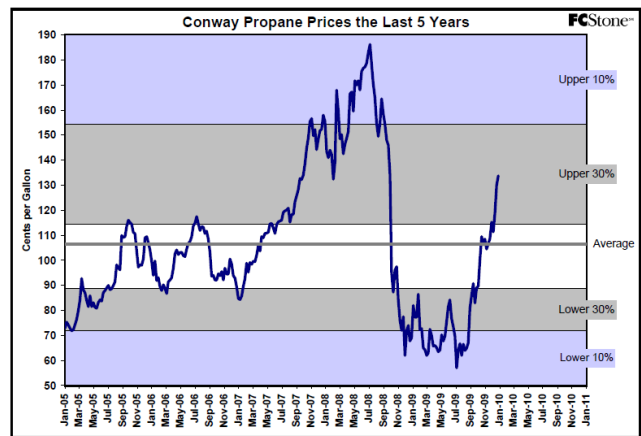

5 year % Price Charts

The information contained herein was obtained from sources believed to be reliable, but cannot be guaranteed. FC Stone may have contributed to this report. All examples given are strictly hypothetical and neither the information, nor any opinion expressed, constitutes a solicitation to market commodities or buy or sell futures or options on futures. Past financial performance and results are not indicative of, nor do they guarantee, future performance. Commodity marketing and trading has inherent risks. Trading and/or marketing decisions, as well as any gains or losses thereof, are the sole responsibility of the commodity owner, producer, and or account holder. Minnesota West Ag. Services, LLC, its principals and employees assume no liability for any use of any information contained herein. Reproduction without authorization is forbidden.