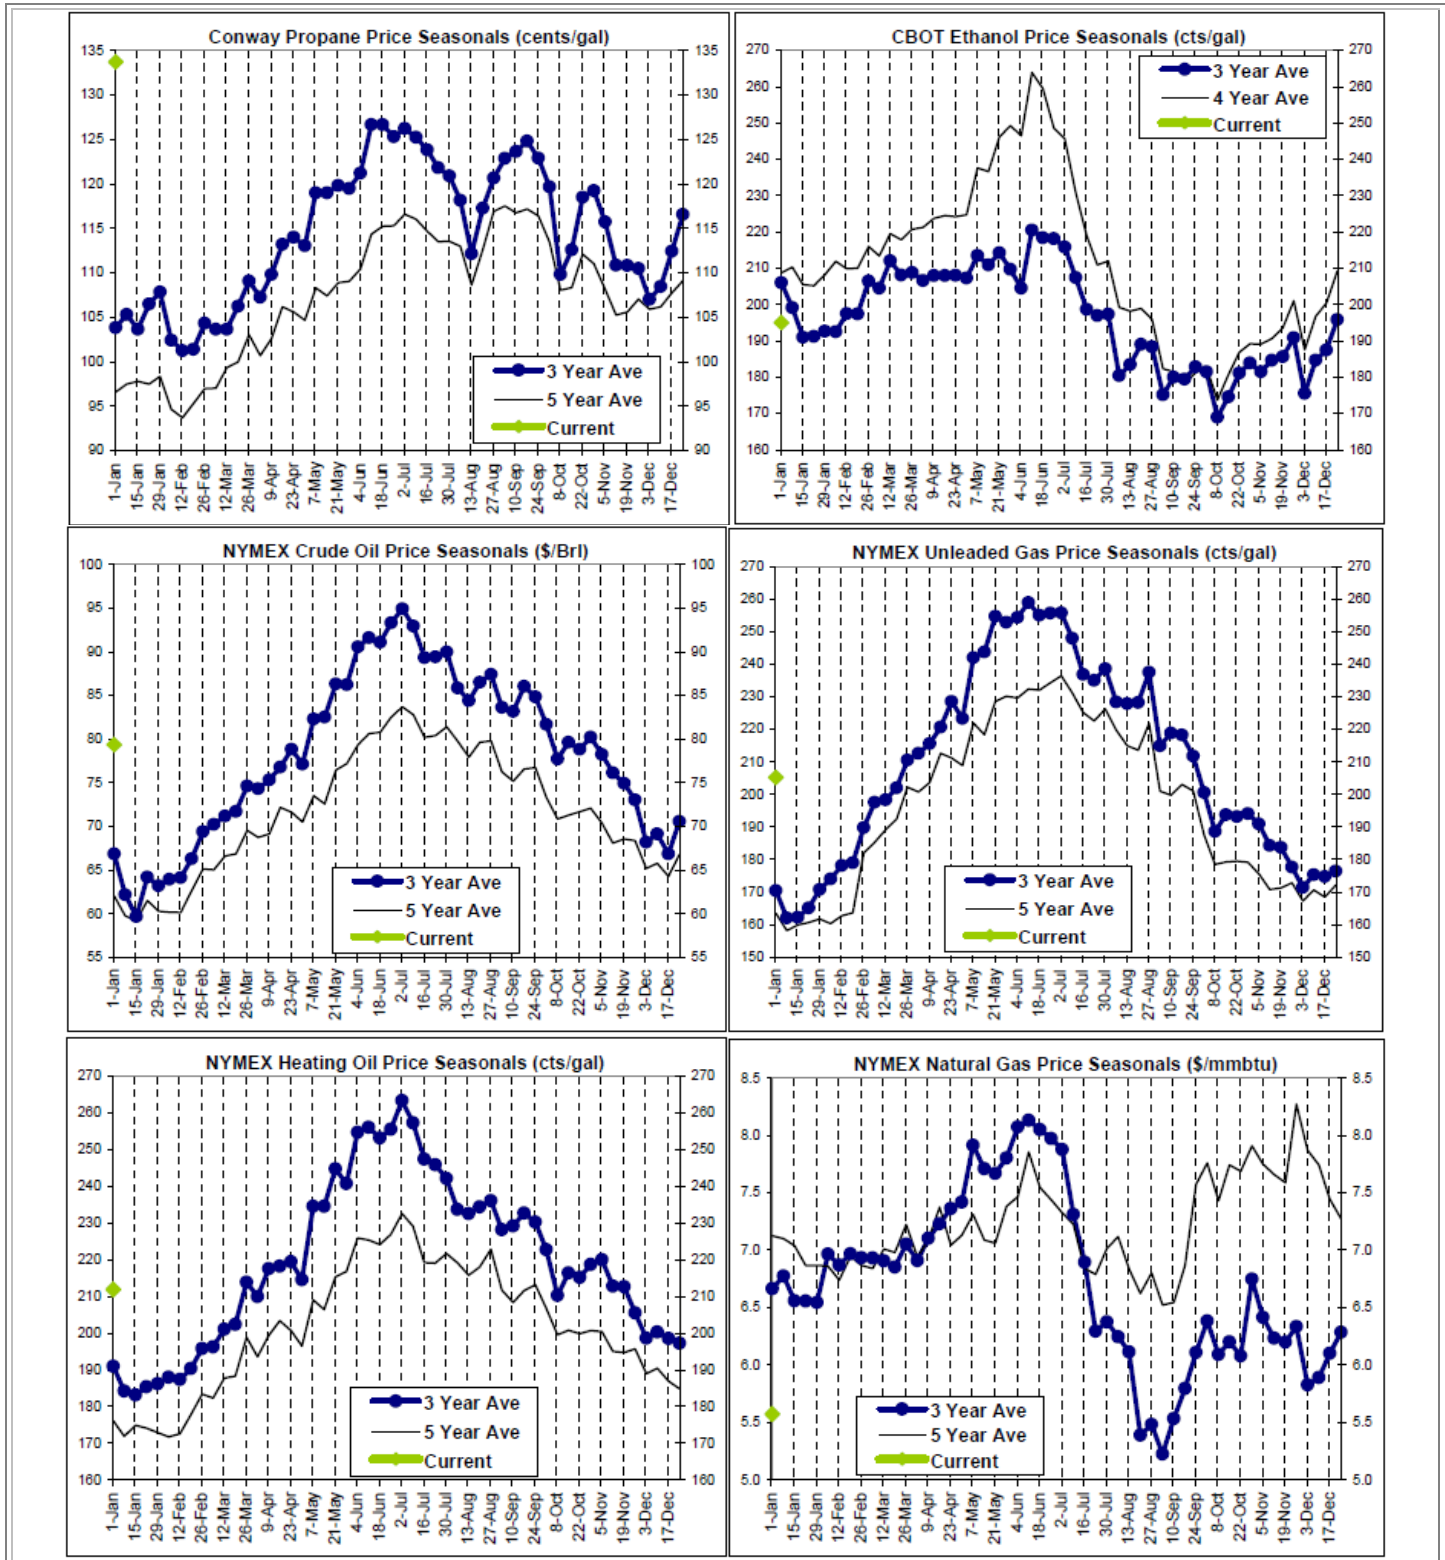

The information contained herein was obtained from sources believed to be reliable, but cannot be guaranteed. FC Stone may have contributed to this report. All examples given are strictly hypothetical and neither the information, nor any opinion expressed, constitutes a solicitation to market commodities or buy or sell futures or options on futures. Past financial performance and results are not indicative of, nor do they guarantee, future performance. Commodity marketing and trading has inherent risks. Trading and/or marketing decisions, as well as any gains or losses thereof, are the sole responsibility of the commodity owner, producer, and or account holder. Minnesota West Ag. Services, LLC, its principals and employees assume no liability for any use of any information contained herein. Reproduction without authorization is forbidden.