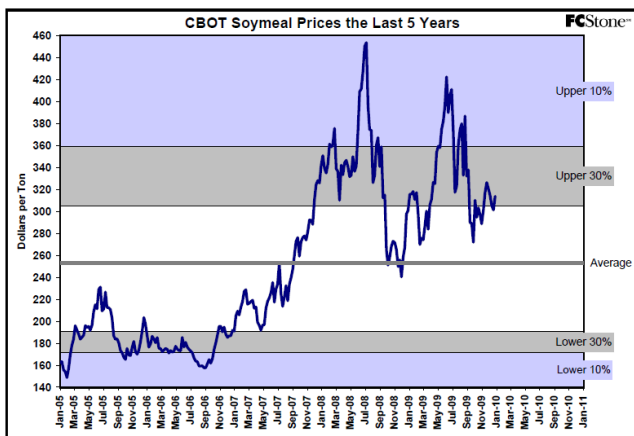

5 year % Price Charts

The information contained herein was obtained from sources believed to be reliable, but cannot be guaranteed. FC Stone may have contributed to this report. All examples given are strictly hypothetical and neither the information, nor any opinion expressed, constitutes a solicitation to market commodities or buy or sell futures or options on futures. Past financial performance and results are not indicative of, nor do they guarantee, future performance. Commodity marketing and trading has inherent risks. Trading and/or marketing decisions, as well as any gains or losses thereof, are the sole responsibility of the commodity owner, producer, and account holder. Minnesota West Ag. Services, LLC, its principals and employees assume no liability for any use of any information contained herein. Reproduction without authorization is forbidden.