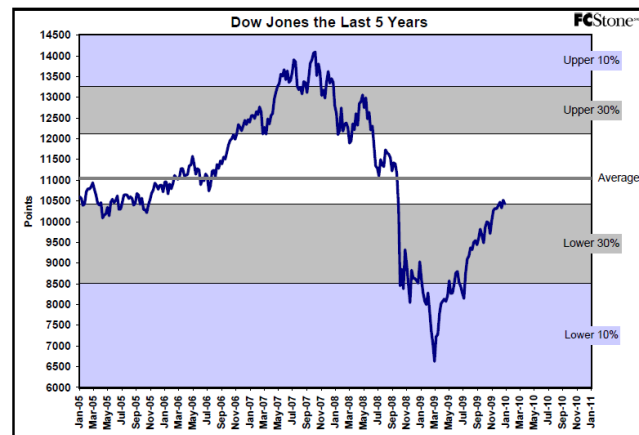

5 year % Price Charts

The information contained herein was obtained from sources believed to be reliable, but cannot be guaranteed. FC Stone may have contributed to this report. All examples given are strictly hypothetical and neither the information, nor any opinion expressed, constitutes a solicitation to market commodities or buy or sell futures or options on futures. Past financial performance and results are not indicative of, nor do they guarantee, future performance. Commodity marketing and trading has inherent risks. Trading and/or marketing decisions, as well as any gains or losses thereof, are the sole responsibility of the commodity owner, producer, and or account holder. Minnesota West Ag. Services, LLC, its principals and employees assume no liability for any use of any information contained herein. Reproduction without authorization is forbidden.