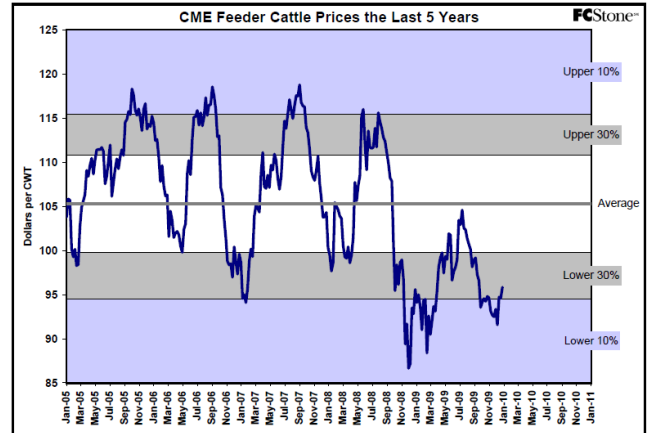

5 year % Price Charts

The information contained herein was obtained from sources believed to be reliable, but cannot be guaranteed. FC Stone may have contributed to this report. All examples given are strictly hypothetical and neither the information, nor any opinion expressed, constitutes a solicitation to market commodities or buy or sell futures or options on futures. Past financial performance and results are not indicative of, nor do they guarantee, future performance. Commodity marketing and trading has inherent risks. Trading and/or marketing decisions, as well as any gains or losses thereof, are the sole responsibility of the commodity owner, producer, and or account holder. Minnesota West Ag. Services, LLC, its principals and employees assume no liability for any use of any information contained herein. Reproduction without authorization is forbidden.