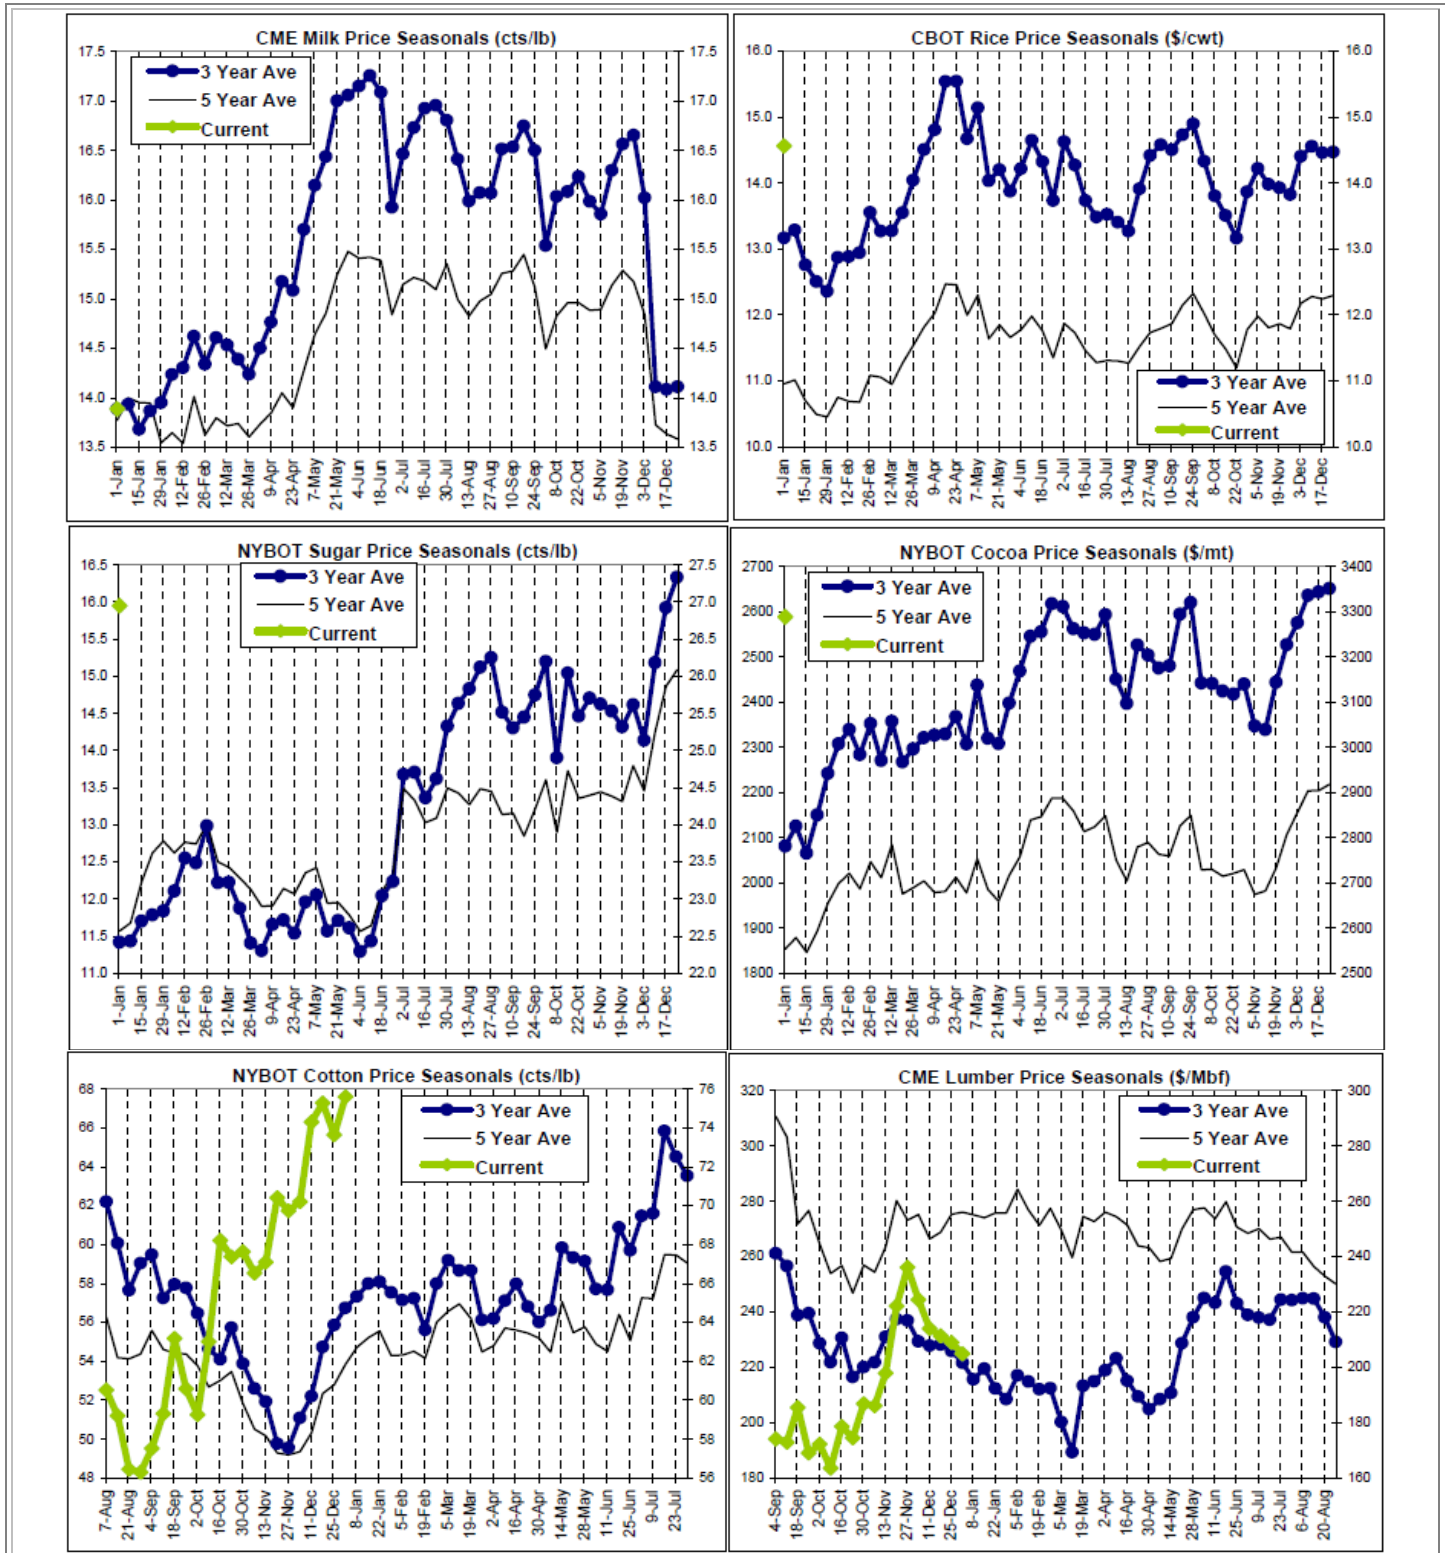

The information contained herein was obtained from sources believed to be reliable, but cannot be guaranteed. FC Stone may have contributed to this report. All examples given are strictly hypothetical and neither the information, nor any opinion expressed, constitutes a solicitation to market commodities or buy or sell futures or options on futures. Past financial performance and results are not indicative of, nor do they guarantee, future performance. Commodity marketing and trading has inherent risks. Trading and/or marketing decisions, as well as any gains or losses thereof, are the sole responsibility of the commodity owner, producer, and or account holder. Minnesota West Ag. Services, LLC, its principals and employees assume no liability for any use of any information contained herein. Reproduction without authorization is forbidden.