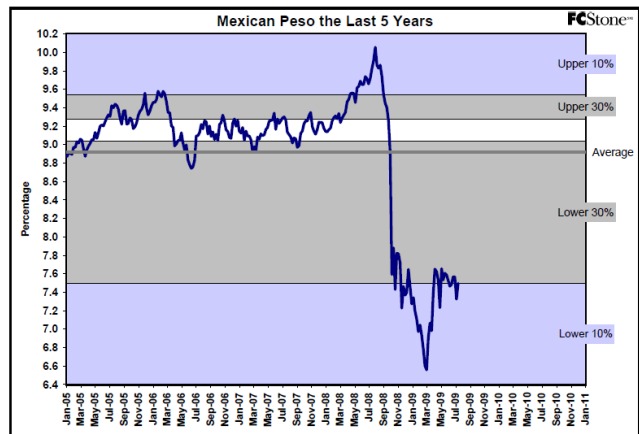

5 year % Price Charts

The information contained herein was obtained from sources believed to be reliable, but cannot be guaranteed. FC Stone may have contributed to this report. All examples given are strictly hypothetical and neither the information, nor any opinion expressed, constitutes a solicitation to market commodities or buy or sell futures or options on futures. Past financial performance and results are not indicative of, nor do they guarantee, future performance. Commodity marketing and trading has inherent risks. Trading and/or marketing decisions, as well as any gains or losses thereof, are the sole responsibility of the commodity owner, producer, and or account holder. Minnesota West Ag. Services, LLC, its principals and employees assume no liability for any use of any information contained herein. Reproduction without authorization is forbidden.