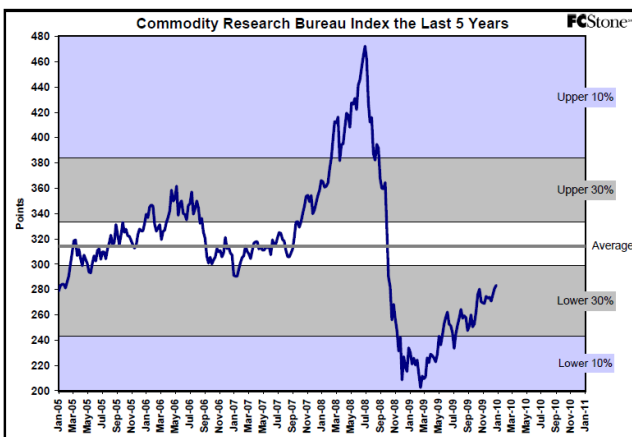

5 year % Price Charts

The information contained herein was obtained from sources believed to be reliable, but cannot be guaranteed. FC Stone may have contributed to this report. All examples given are strictly hypothetical and neither the information, nor any opinion expressed, constitutes a solicitation to market commodities or buy or sell futures or options on futures. Past financial performance and results are not indicative of, nor do they guarantee, future performance. Commodity marketing and trading has inherent risks. Trading and/or marketing decisions, as well as any gains or losses thereof, are the sole responsibility of the commodity owner, producer, and or account holder. Minnesota West Ag. Services, LLC, its principals and employees assume no liability for any use of any information contained herein. Reproduction without authorization is forbidden.