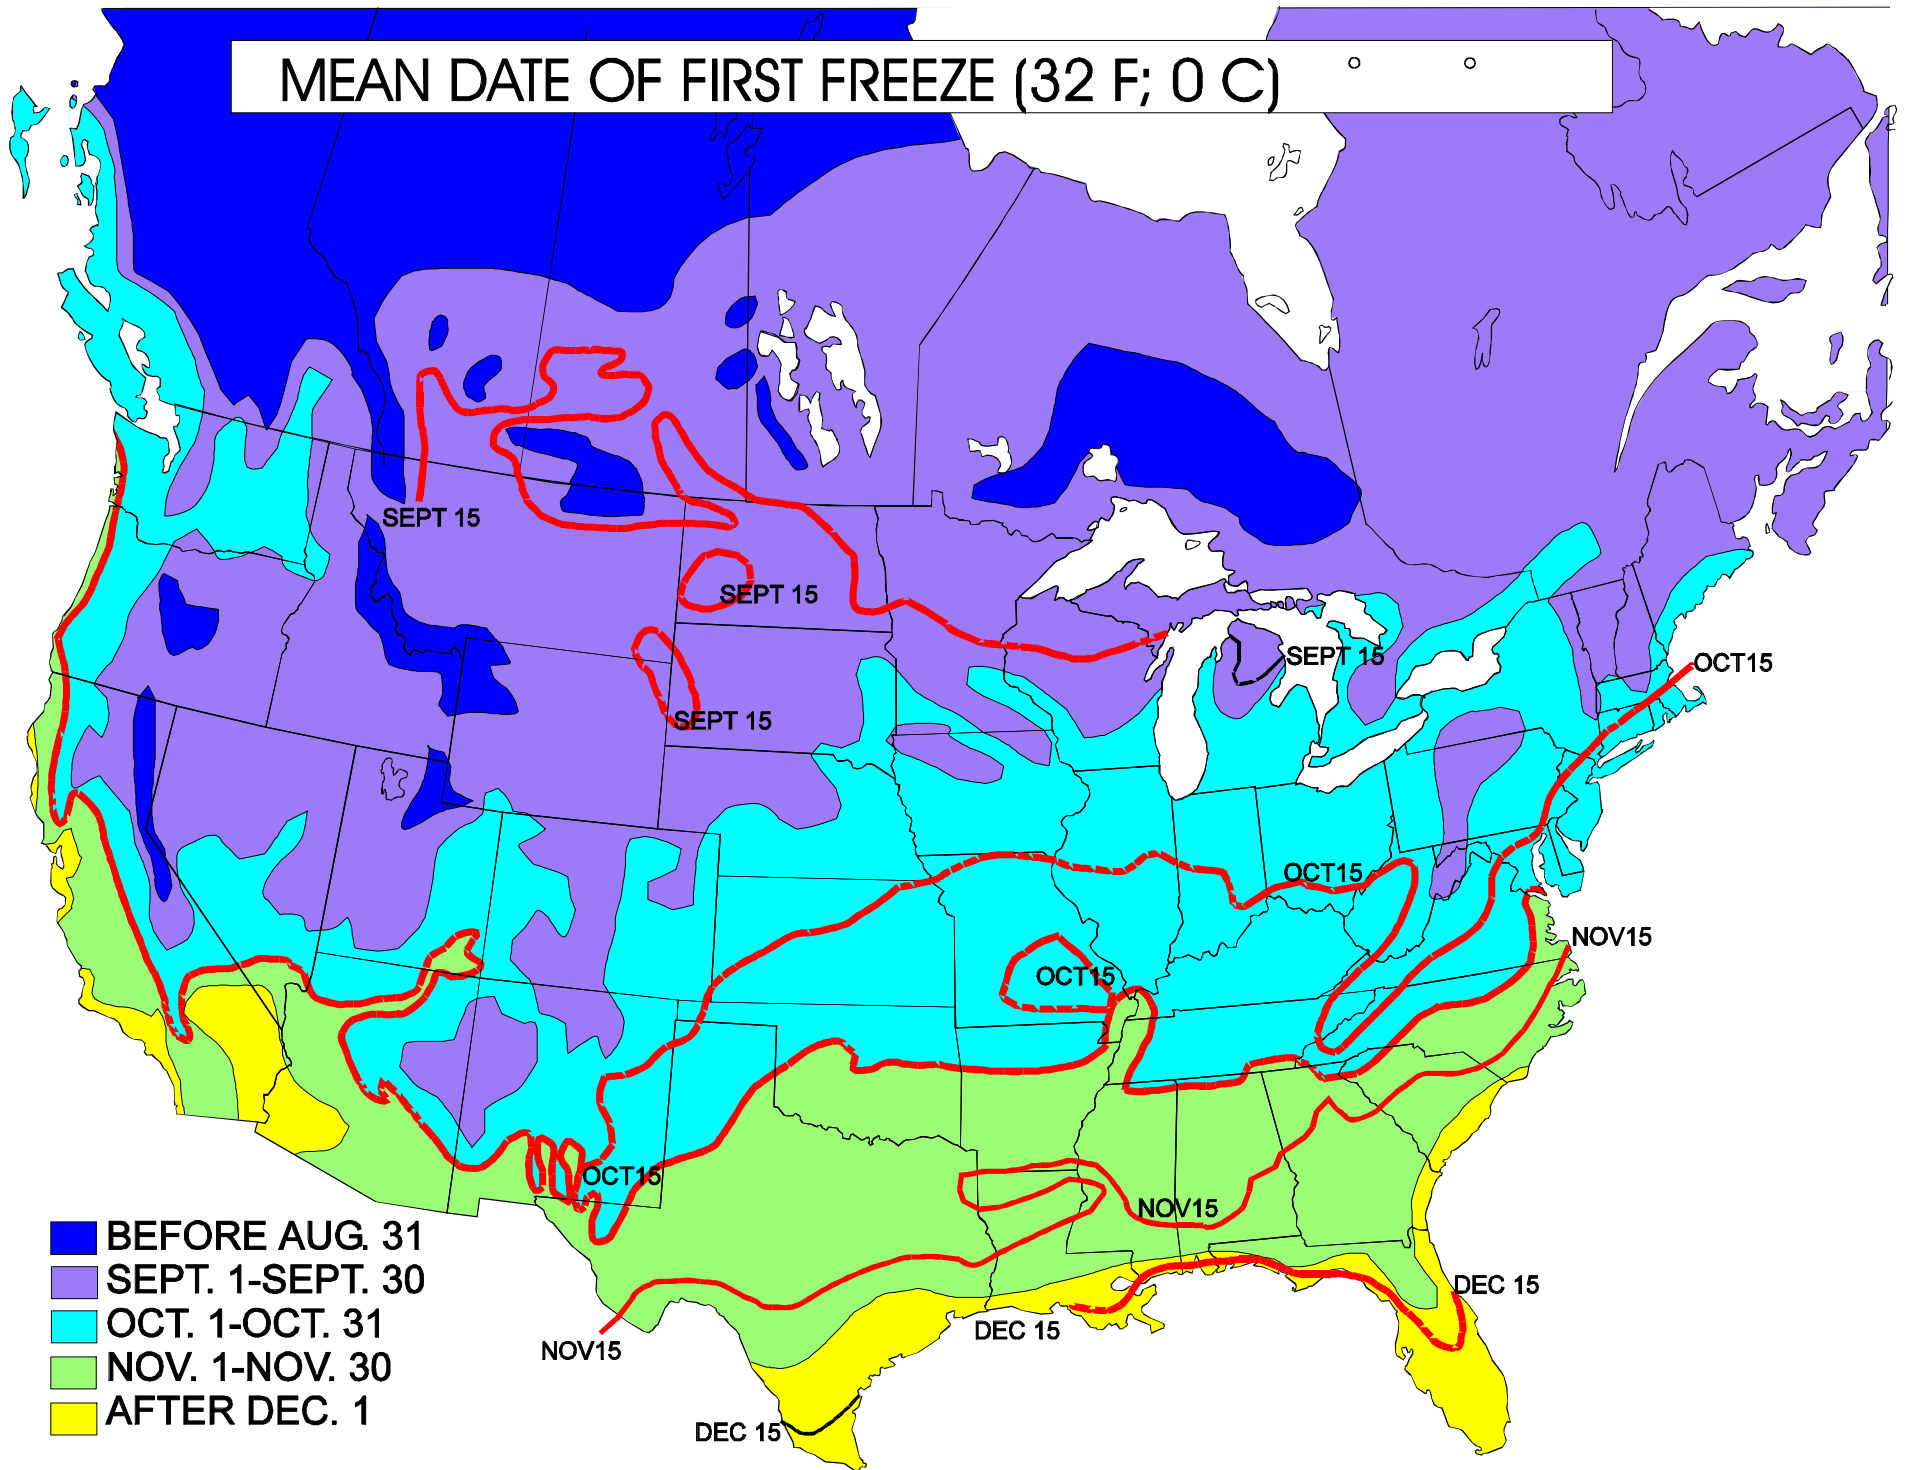

MEAN DATE OF FIRST FREEZE (32 F; 0 C)

- BEFORE AUG. 31
- SEPT. 1-SEPT. 30
- OCT. 1-OCT. 31
- NOV. 1-NOV. 30
- AFTER DEC. 1