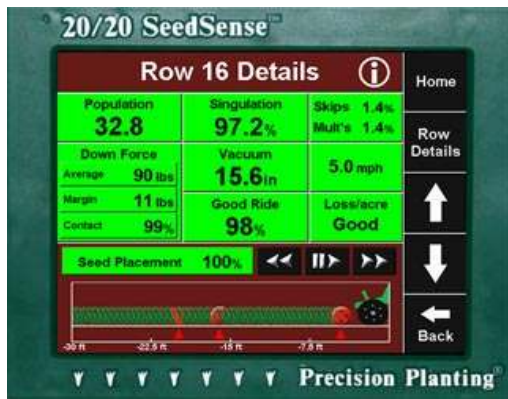

PRECISION PLANTING FALL PROGRAM

Why wait till winter or even this spring to work on your planter when you have an opportunity to take advantage of some early season programs on Precision Planting parts and service. Blanchard Valley Farmers is a full service parts and maintenance dealer trained and certified to install and repair all Precision Planting products.

SPECIAL OFFER

MeterMax^{Ultra} TEST STAND

The 20/20 SeedSense Monitor is the latest in planter monitor technology offering the grower real time information to assess the performance of the planter and make